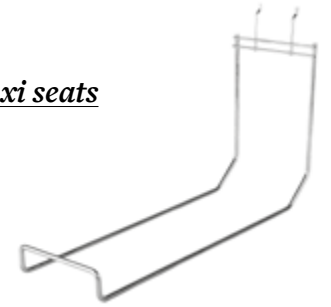

Hooks for Bobike maxi seats

(Sold as a single unit).

Ref. 8015300113