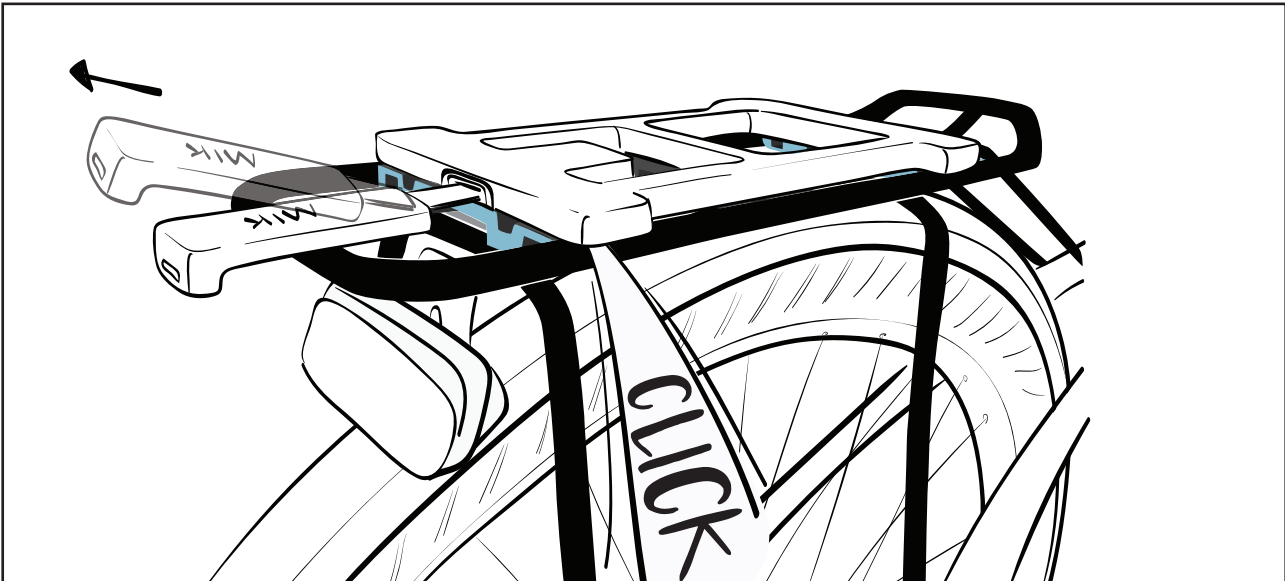

HOW DOES THE MIK SYSTEM WORK?