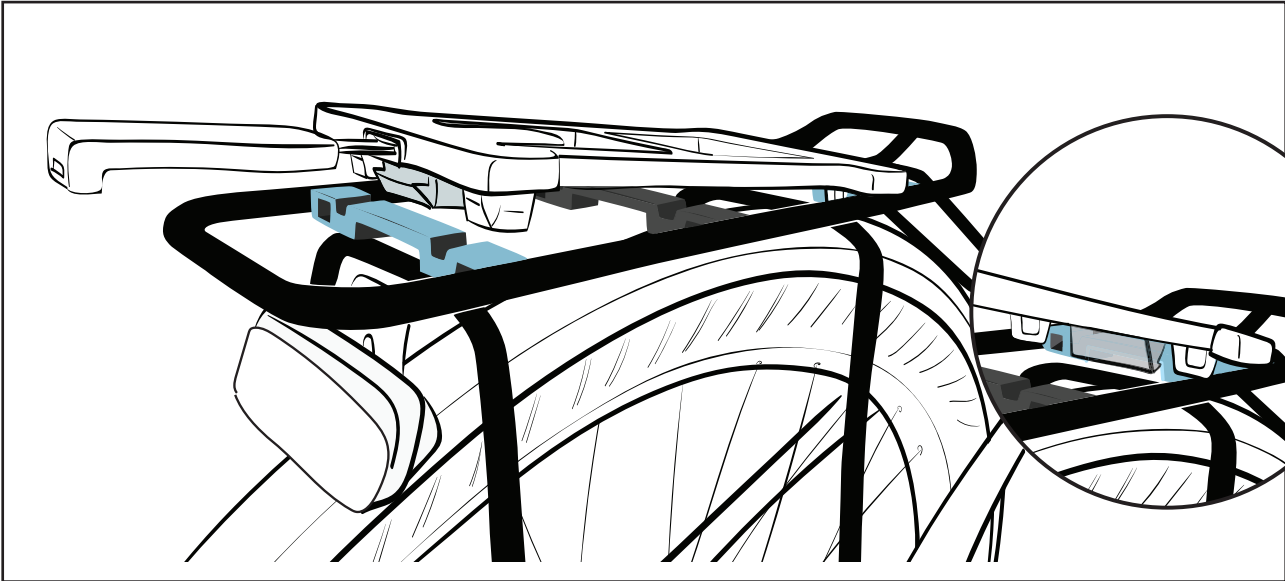

HOW DOES THE MIK SYSTEM WORK?