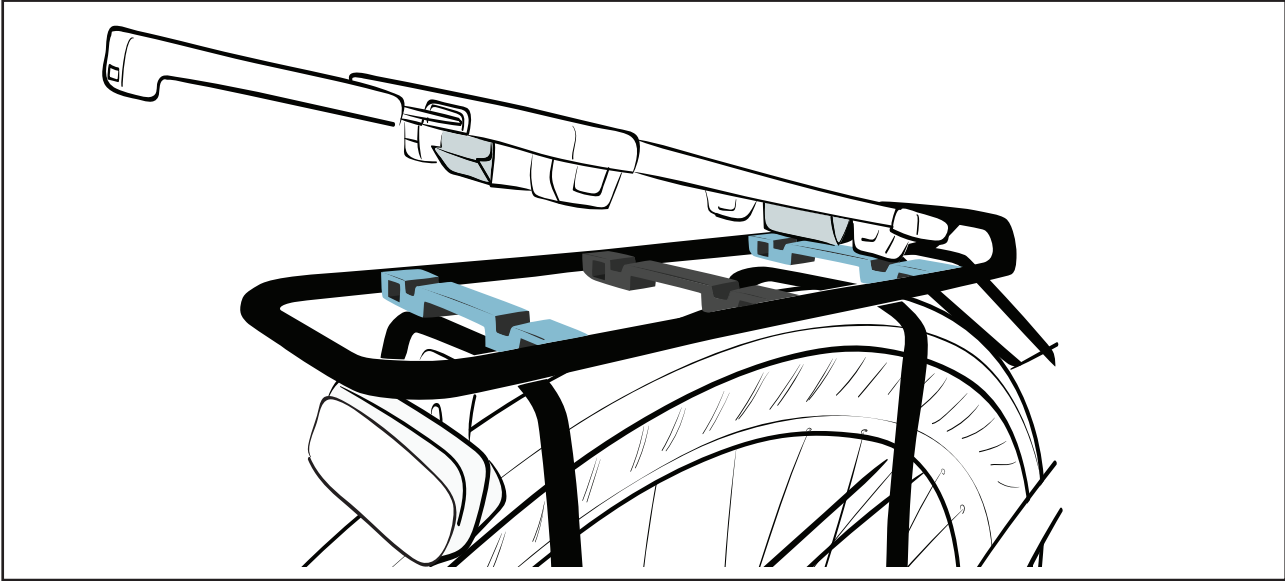

HOW DOES THE MIK SYSTEM WORK?