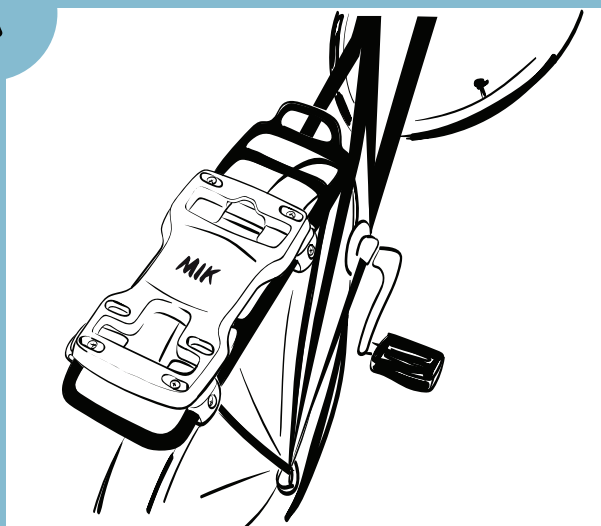

MIK SYSTEM - CARRIER PLATE
universal

1 Luggage carrier with
integrated MIK profiles

2 MIK adapter plate
(incl. MIK-stick)

3 Bicycle accessory