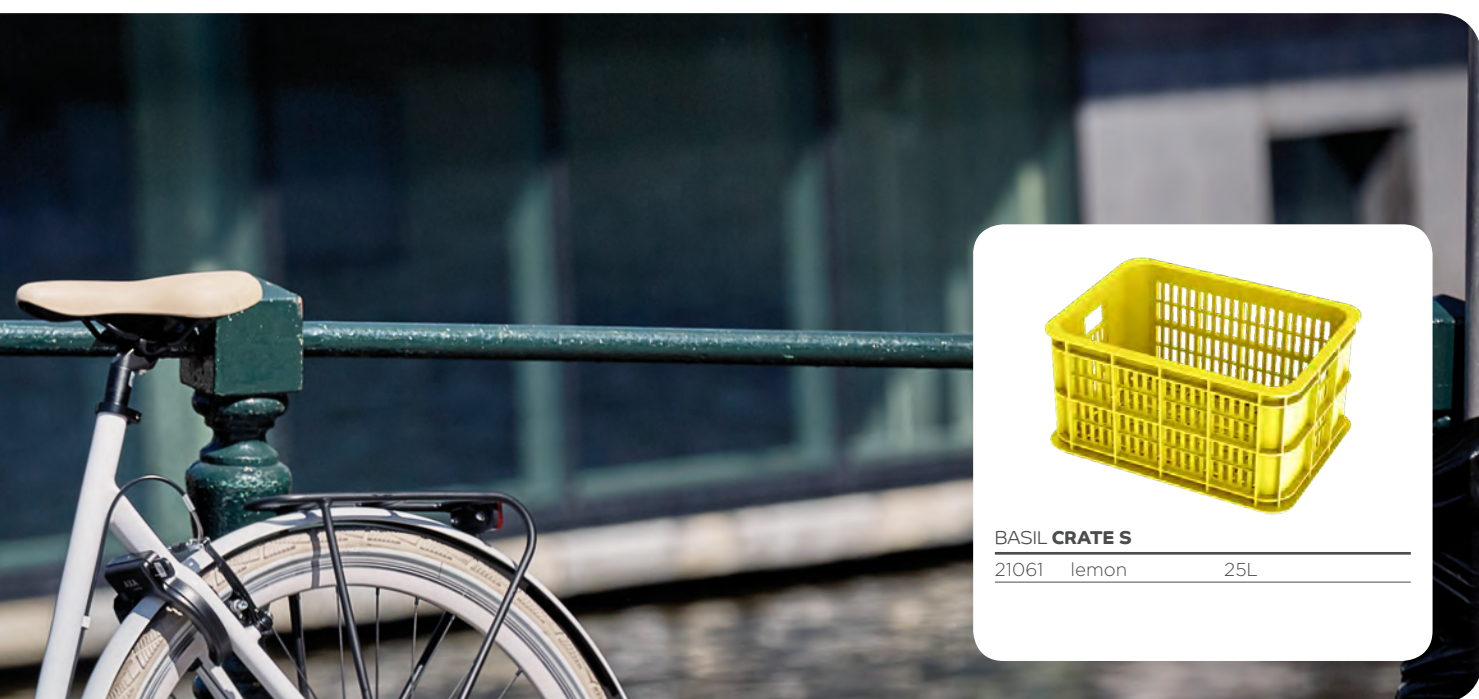

21064 saddle brown

21062 black

21072 bluestone

21070 saddle brown

21068 black

BASIL CRATE S

21061 lemon 25L

Basil Wanderlust