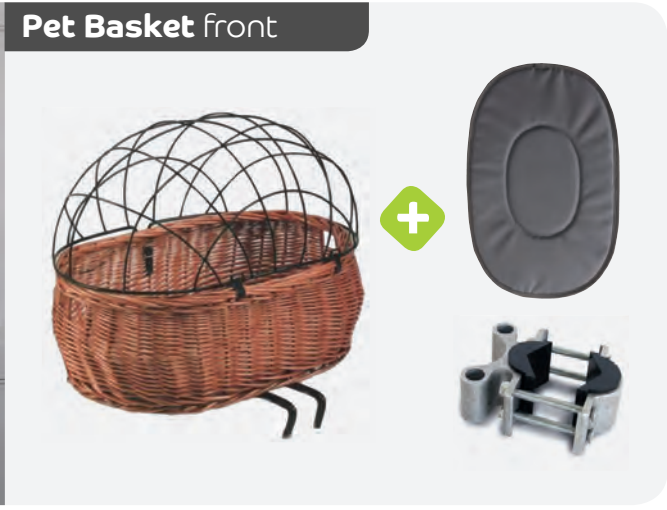

Pet Basket front

BASIL PASJA REAR BASKET SENNA SYSTEM + CUSHION

54016	Pasja	45 cm
54017	Pasja	50 cm

BASIL PASJA SPACE FRAMES (SOLD SEPERATELY)

74021	Pasja	45 cm
74026	Pasja	50 cm

BASIL PLUTO FRONT BASKET EDO SYSTEM + CUSHION

53007	varnished natural
73007	Pluto space frame (sold separately)

today's favourite
of Ine van Dam