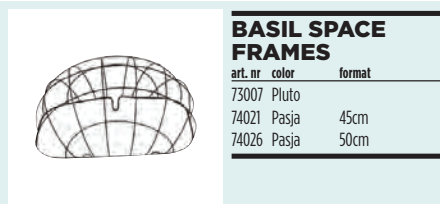

BASIL SPACE FRAMES

art. nr color format
73007 Pluto
74021 Pasja 45cm
74026 Pasja 50cm

Steel space frame for (animal) bike baskets

Draadkoepel, staal, voor (dieren)fietsmanden, ter voorkoming dat de hond/kat uit de mand kan springen

Drahtgitter für VR-(Tier)Fahrradkörbe, Stahl

Dôme en treillis, acier, pour paniers de vélo (d'animaux)