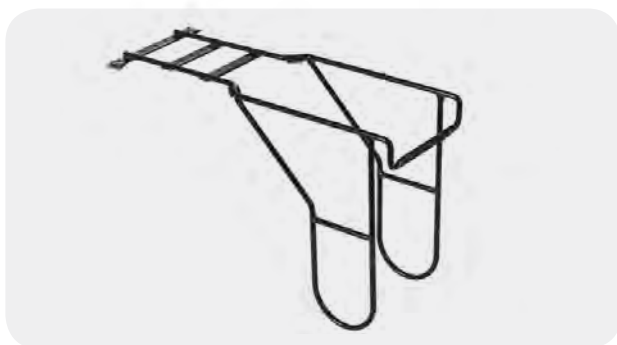

Basil Luggage Carrier Extender

Bicycles with a child's seat on the back don't have any room for bicycle bags. That problem has been consigned to history by the luggage carrier extender. Includes side supports for double bicycle bags and the option to attach a back light (50-80 mm).

BASIL CARRIER EXTENDER

70180 matt black

Basil bags **Fixed mounted straps**

All Basil bags are equipped with straps. You can choose between removable double bag (with Universal bridge system) or fixed mounted straps (stitched straps). Several Basil bags have **four stitched straps**, situated on the bridge. With these four straps, you can **permanently** mount your Basil onto your luggage carrier.