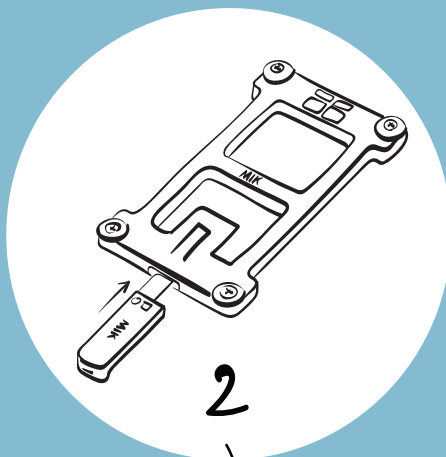

Carrier plate for carriers
(100-170 mm)
without integrated
MIK profiles

MIK adapter plate
(incl. MIK-stick)

Bicycle accessory