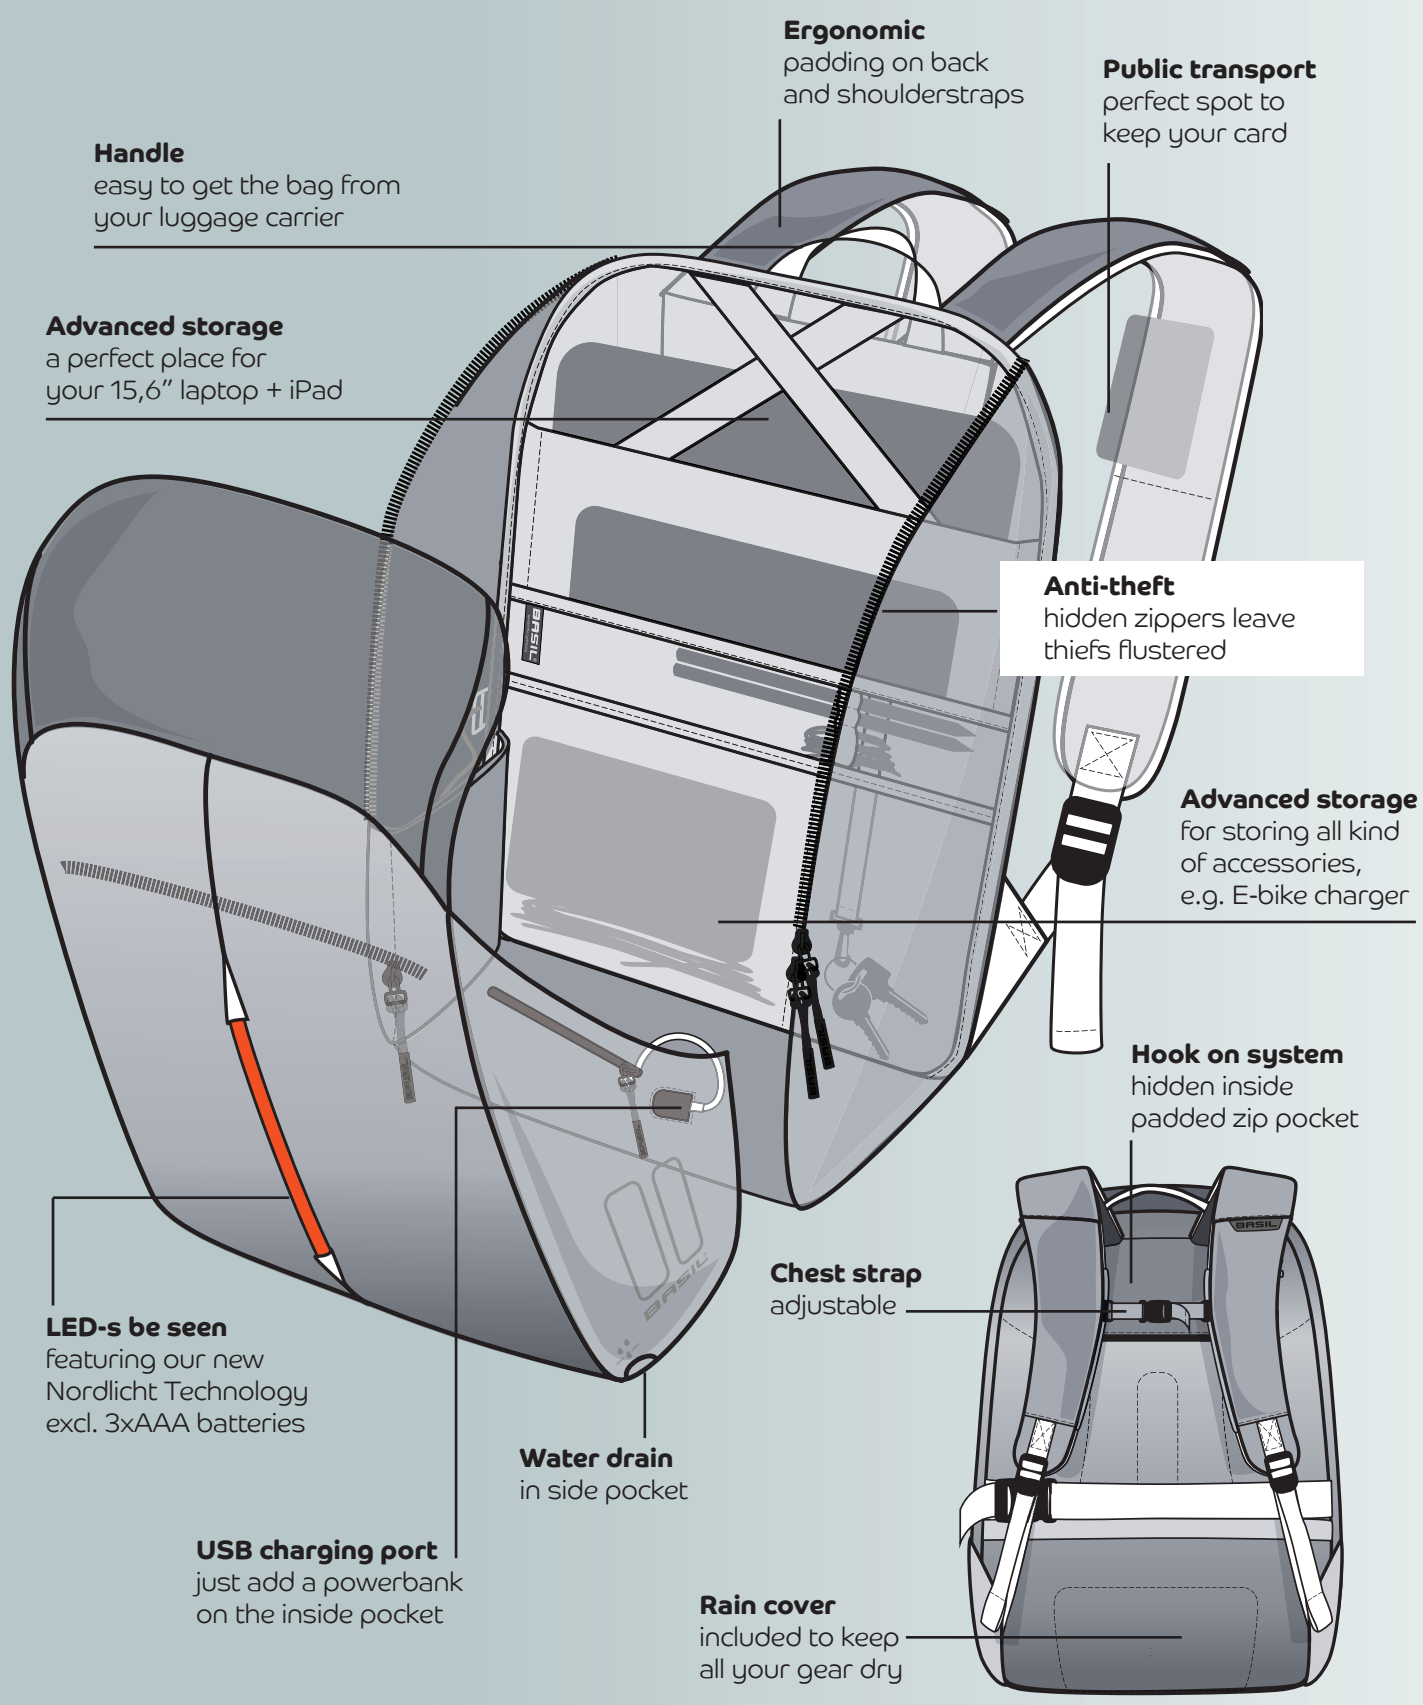

advanced
storage

ergonomic

The anatomy of our commuter bicycle backpack

Handle
easy to get the bag from
your luggage carrier

Ergonomic
padding on back
and shoulderstraps

Public transport
perfect spot to
keep your card

Advanced storage
a perfect place for
your 15,6" laptop + iPad

Anti-theft
hidden zippers leave
thiefs flustered

Advanced storage
for storing all kind
of accessories,
e.g. E-bike charger

Hook on system
hidden inside
padded zip pocket