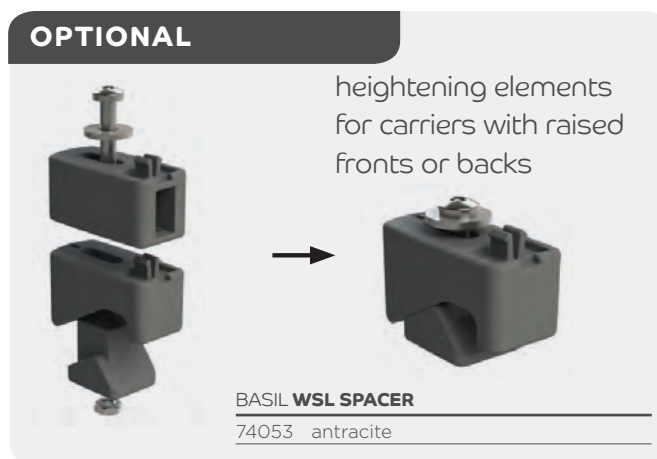

Basil **Fixed Mounted stem holder**

Removable

Basil **BasEasy stem holder**

Basil **BasEasy Luxe stem holder**

Basil **Ahead-stem holder KF**

Basil **KF Handlebar holder**

Basil WSL System

The patented WSL system ensures perfect mounting of our basket in a safe and stable manner. The system is universal, the **width and length can be adjusted**. It fits on to various diameters of luggage carrier frames, and can be used in conjunction with batteries in the luggage carrier. **E-bike perfect!**

The following products are equipped with the **WSL system**:

11205 Cento WSL system	black	11208 Icon M	black
11207 Icon S	black	11209 Icon L	black

Basil Clever System

What makes it so clever? The Clever is one single system that can be used in **two ways**. The **removable option** works with a spring clamp. The **permanent system** works with an extra set of hooks that are included.