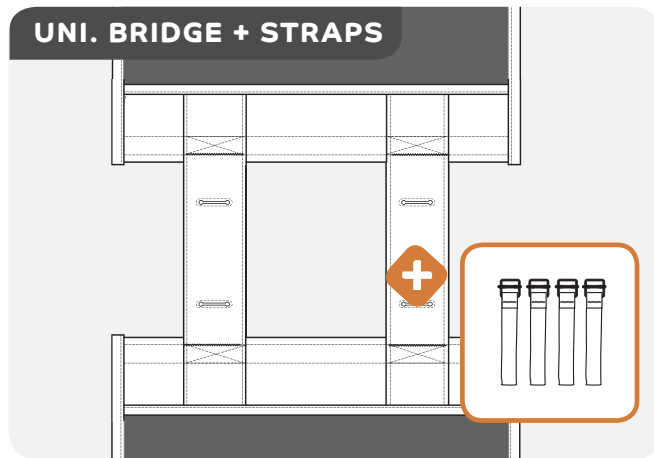

Basil Universal Bridge system

UNIVERSAL
BRIDGE
SYSTEM

E-BIKE
PERFECT

BASIL
PATENT

Basil has developed the Universal Bridge system, so you are able to **quickly and easily remove** your double bag or trunkbag from your luggage carrier. By means of **four openings** the Universal Bridge system is easy to install on your luggage carrier. This system is compatible with all luggage carriers including **e-bikes**, MIK and Racktime. It's all in the name: Universal!

You can mount with Universal bridge system in **two ways**:

1. 1 Classic mounting with four fixed mounted **straps**
2. 2 Compatible with and easy to install on MIK and Racktime **plates**
   (sold separately)