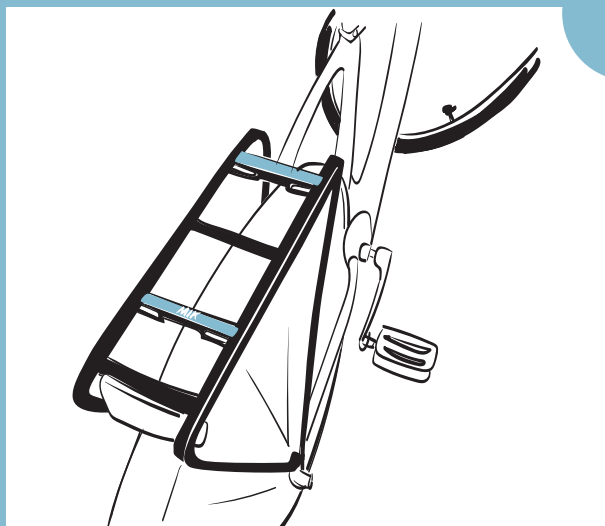

ACCESSORY + MIK = GO!

easy as 1, 2, 3...

MIK SYSTEM - PROFILES
integrated in luggage carrier