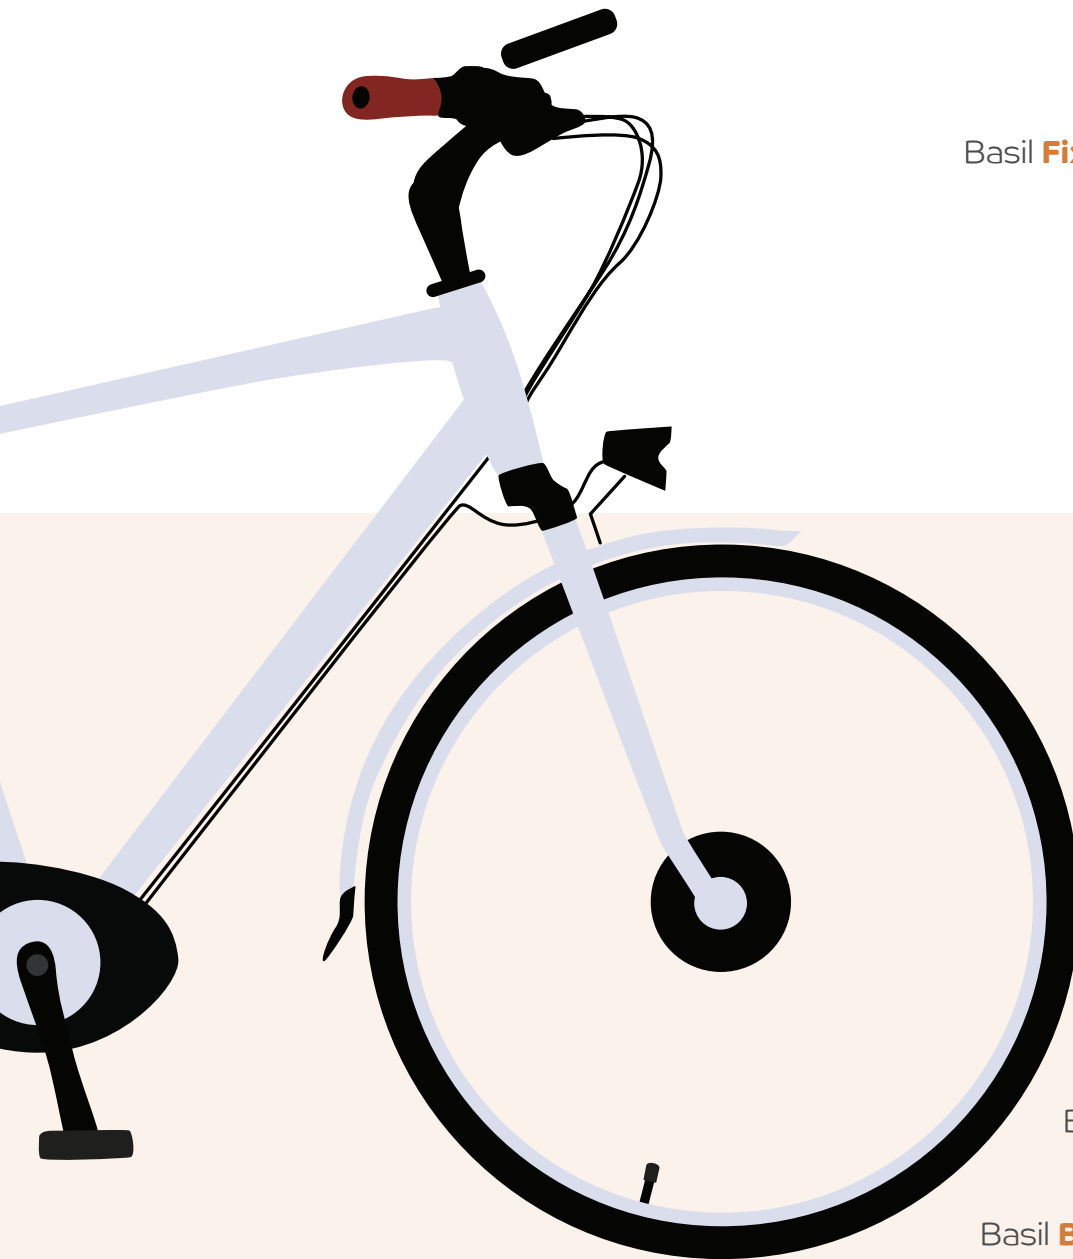

Basil **Fixed Mounted stem holder**

Removable

Basil **BasEasy stem holder**

Basil **BasEasy Luxe stem holder**

Basil **Ahead-stem holder KF**

Basil **KF Handlebar holder**

Basil WSL System

The patented WSL system ensures perfect mounting of our basket in a safe and stable manner. The system is universal, the **width and length can be adjusted**. It fits on to various diameters of luggage carrier frames, and can be used in conjunction with batteries in the luggage carrier. **E-bike perfect!**