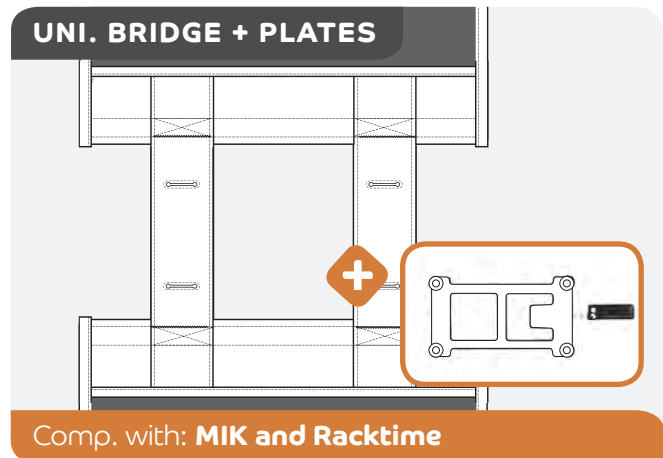

Basil Universal Bridge system

UNIVERSAL
BRIDGE
SYSTEM

E-BIKE
PERFECT

BASIL
PATENT

Basil has developed the Universal Bridge system, so you are able to **quickly and easily remove** your double bag or trunkbag from your luggage carrier. By means of **four openings** the Universal Bridge system is easy to install on your luggage carrier. This system is compatible with all luggage carriers including **e-bikes**, MIK and Racktime. It's all in the name: Universal!

You can mount with Universal bridge system in **two ways**:

1. 1 Classic mounting with four fixed mounted **straps**
2. 2 Compatible with and easy to install on MIK and Racktime **plates**
   (sold separately)