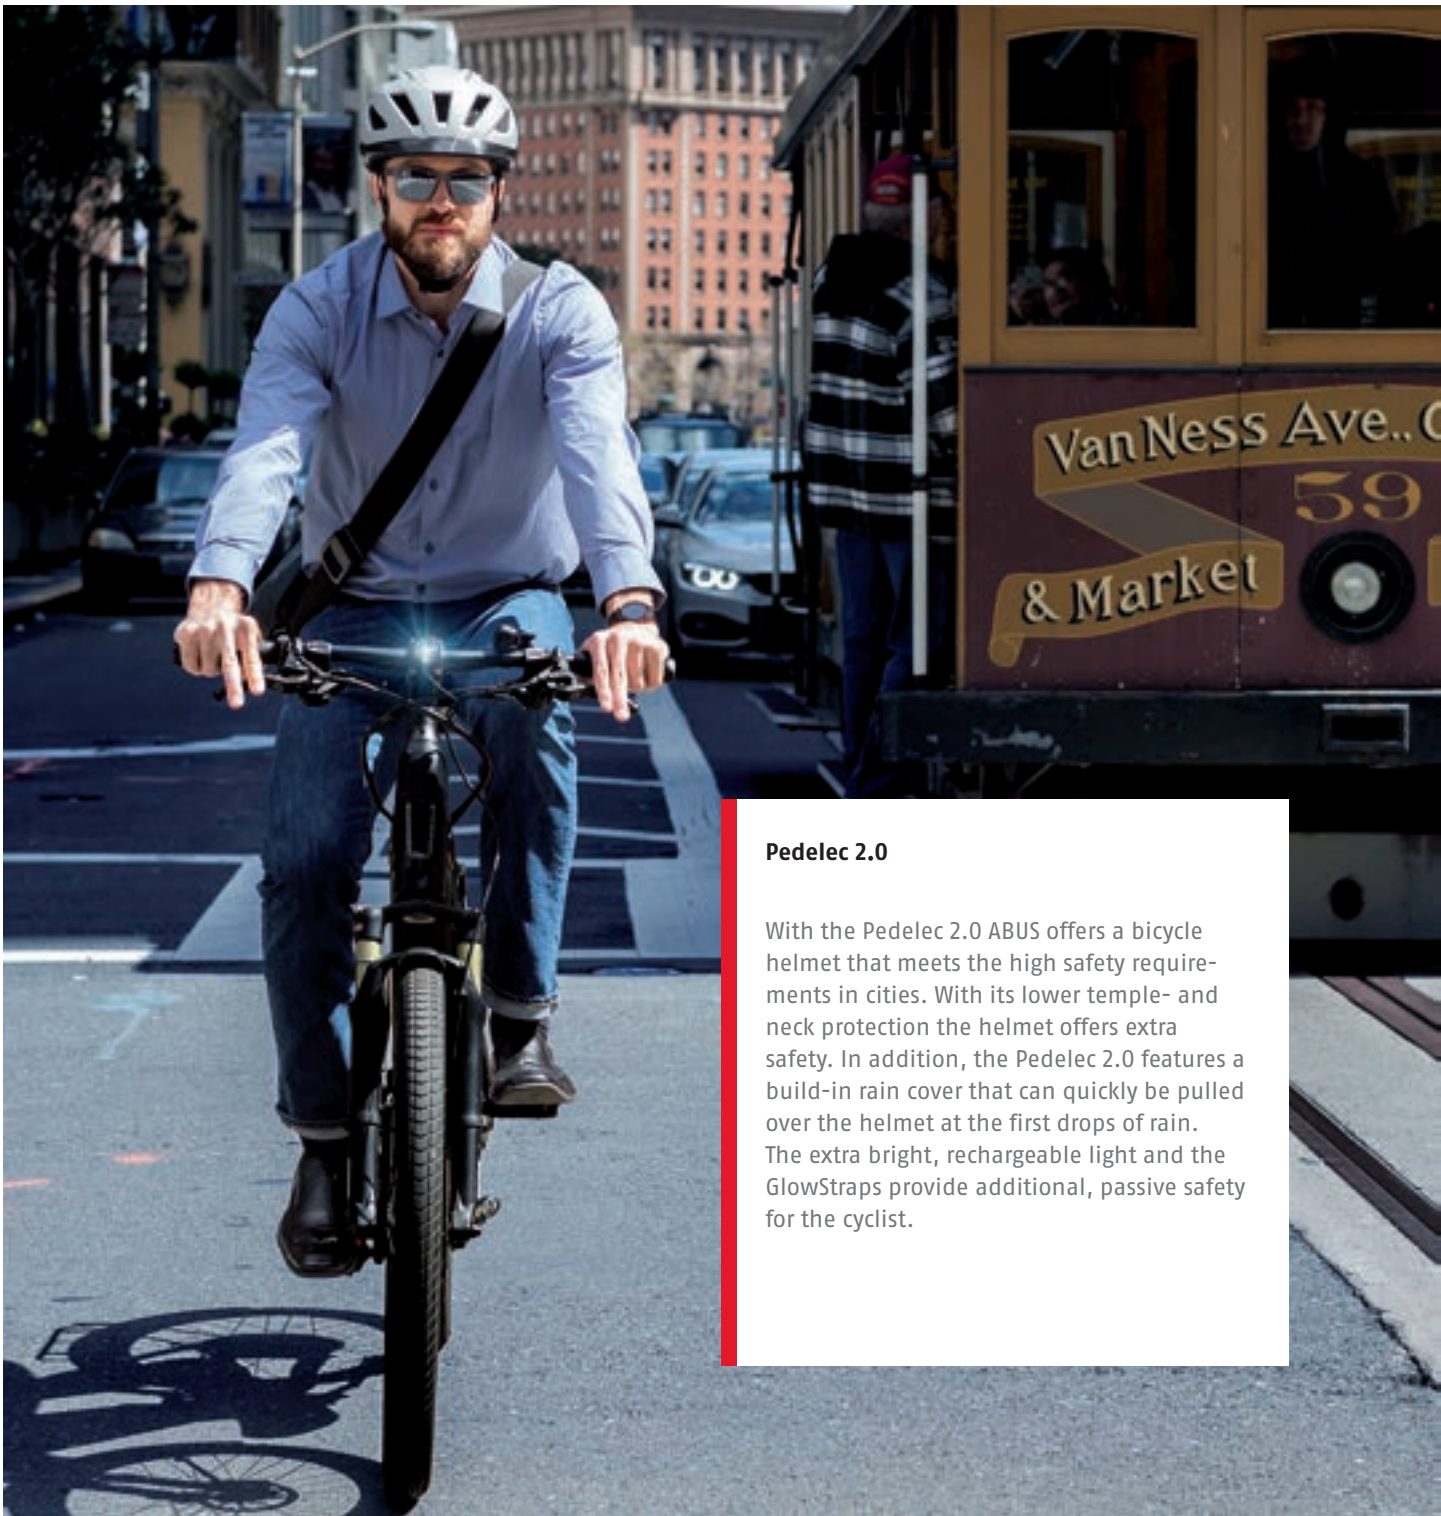

Pedelec 2.0

With the Pedelec 2.0 ABUS offers a bicycle helmet that meets the high safety requirements in cities. With its lower temple- and neck protection the helmet offers extra safety. In addition, the Pedelec 2.0 features a build-in rain cover that can quickly be pulled over the helmet at the first drops of rain. The extra bright, rechargeable light and the GlowStraps provide additional, passive safety for the cyclist.

Ref. No.	EAN 4003318	Colour	Weight g	Size	Head size cm	Box Qty
Pedelec 2.0	81923 0	motion black	350	M	52 - 57	1
Pedelec 2.0	81917 9	motion black	370	L	56 - 62	1
Pedelec 2.0	81919 3	velvet black	350	M	52 - 57	1
Pedelec 2.0	81913 1	velvet black	370	L	56 - 62	1
Pedelec 2.0	81920 9	silver edition	350	M	52 - 57	1
Pedelec 2.0	81914 8	silver edition	370	L	56 - 62	1
Pedelec 2.0	81921 6	midnight blue	350	M	52 - 57	1
Pedelec 2.0	81915 5	midnight blue	370	L	56 - 62	1
Pedelec 2.0	81922 3	signal yellow	350	M	52 - 57	1
Pedelec 2.0	81916 2	signal yellow	370	L	56 - 62	1
Pedelec 2.0	81924 7	motion white	350	M	52 - 57	1
Pedelec 2.0	81918 6	motion white	370	L	56 - 62	1