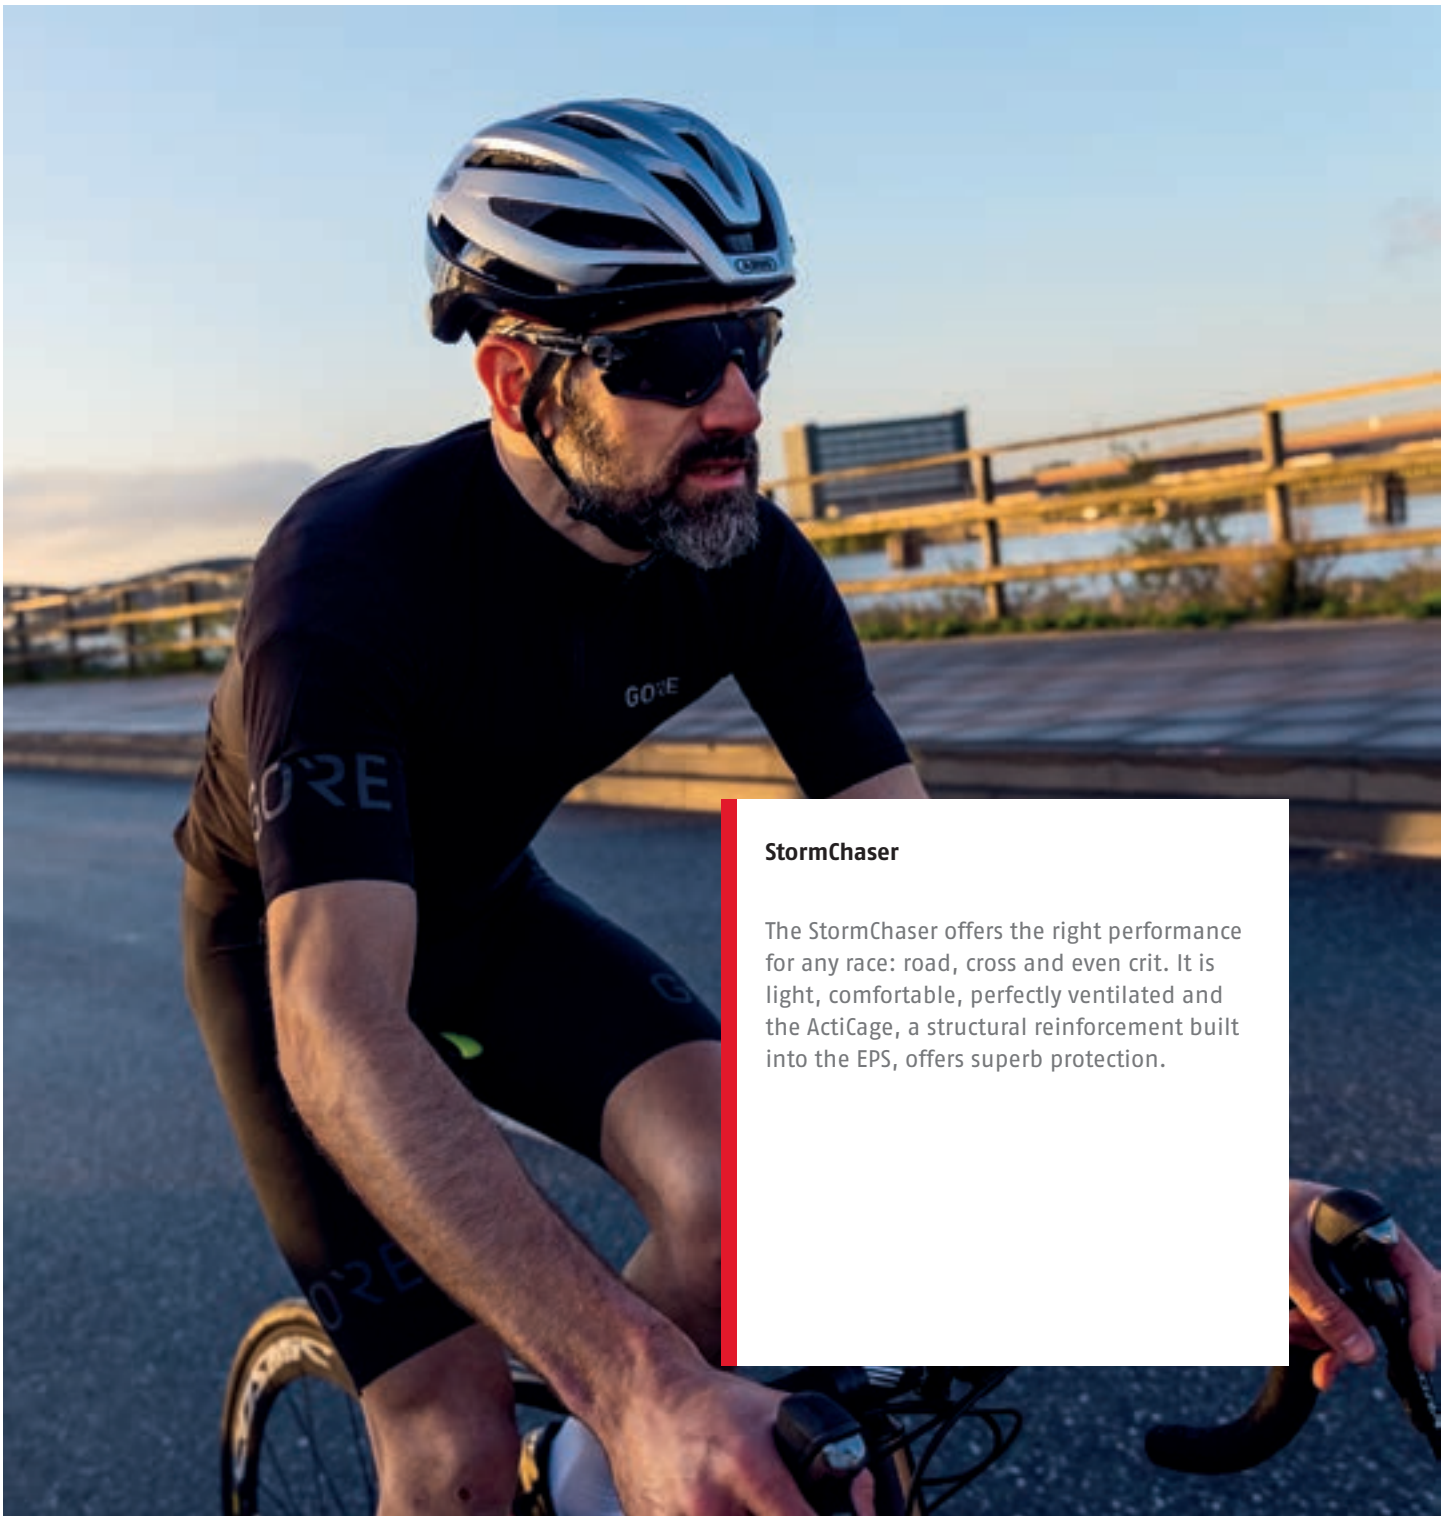

StormChaser

The StormChaser offers the right performance for any race: road, cross and even crit. It is light, comfortable, perfectly ventilated and the ActiCage, a structural reinforcement built into the EPS, offers superb protection.

Ref. No.	EAN 4003318	Colour	Weight g	Size	Head size cm	Box Qty
StormChaser	87197 9	titan	230	S	51 - 55	1
StormChaser	87198 6	titan	240	M	52 - 58	1
StormChaser	87199 3	titan	250	L	59 - 61	1
StormChaser	87200 6	steel blue	230	S	51 - 55	1
StormChaser	87201 3	steel blue	240	M	52 - 58	1
StormChaser	87202 0	steel blue	250	L	59 - 61	1
StormChaser	87203 7	blaze red	230	S	51 - 55	1
StormChaser	87204 4	blaze red	240	M	52 - 58	1
StormChaser	87205 1	blaze red	250	L	59 - 61	1
StormChaser	87206 8	opal green	230	S	51 - 55	1
StormChaser	87207 5	opal green	240	M	52 - 58	1
StormChaser	87208 2	opal green	250	L	59 - 61	1
StormChaser	87209 9	bordeaux red	230	S	51 - 55	1
StormChaser	87210 5	bordeaux red	240	M	52 - 58	1
StormChaser	87211 2	bordeaux red	250	L	59 - 61	1