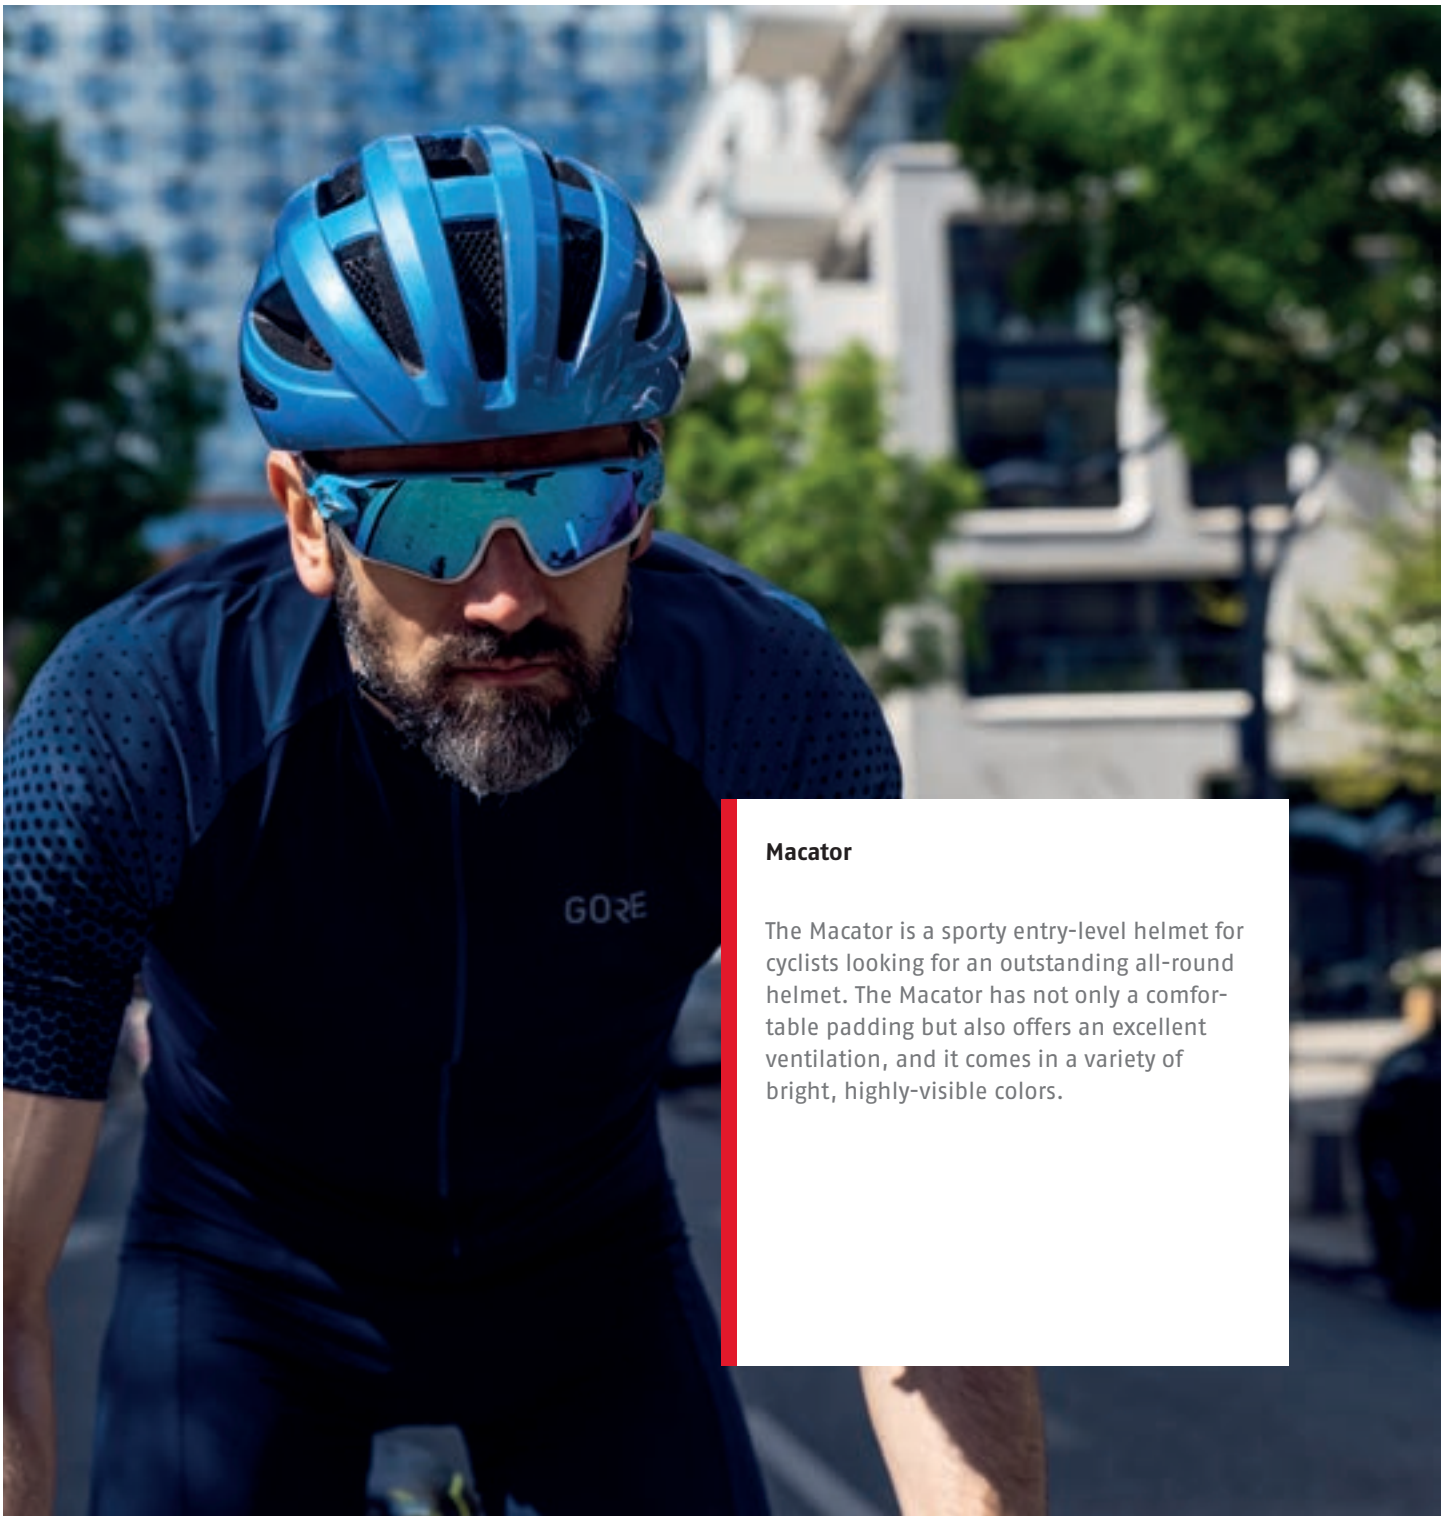

Macator

The Macator is a sporty entry-level helmet for cyclists looking for an outstanding all-round helmet. The Macator has not only a comfortable padding but also offers an excellent ventilation, and it comes in a variety of bright, highly-visible colors.

Ref. No.	EAN 4003318	Colour	Weight g	Size	Head size cm	Box Qty
Macator	87239 6	opal green	240	S	51 - 55	1
Macator	87240 2	opal green	270	M	52 - 58	1
Macator	87241 9	opal green	300	L	58 - 62	1
Macator	87215 0	titan	240	S	51 - 55	1
Macator	87216 7	titan	270	M	52 - 58	1
Macator	87217 4	titan	300	L	58 - 62	1
Macator	87232 7	white silver	240	S	51 - 55	1
Macator	87233 4	white silver	270	M	52 - 58	1
Macator	87234 1	white silver	300	L	58 - 62	1
Macator	87242 6	steel blue	240	S	51 - 55	1
Macator	87243 3	steel blue	270	M	52 - 58	1
Macator	87244 0	steel blue	300	L	58 - 62	1
Macator	87235 8	bordeaux red	240	S	51 - 55	1
Macator	87237 2	bordeaux red	270	M	52 - 58	1
Macator	87238 9	bordeaux red	300	L	58 - 62	1