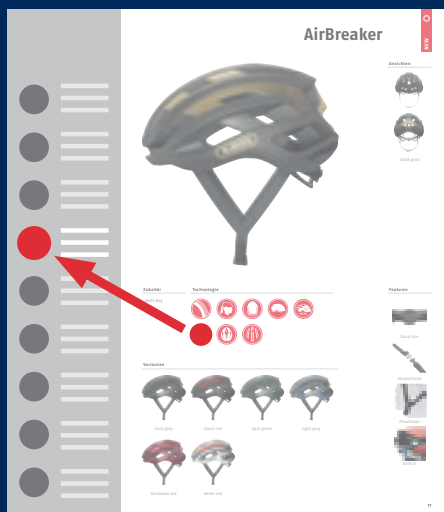

Security Tech Germany

MOBILE SECURITY

CATALOGUE 2020

HELMETS

Advantages of the new 2020 catalogue

- Find products quicker and more easily
- Product features instantly visible

Learn more inside!

PICTOGRAMS

Half-ring

Adjustable ring connected to adjustment system enclosing half of the head

Full-ring

Adjustable ring connected to adjustment system enclosing all of the head

Lower edge protection

Provides the helmet with additional protection from external damage