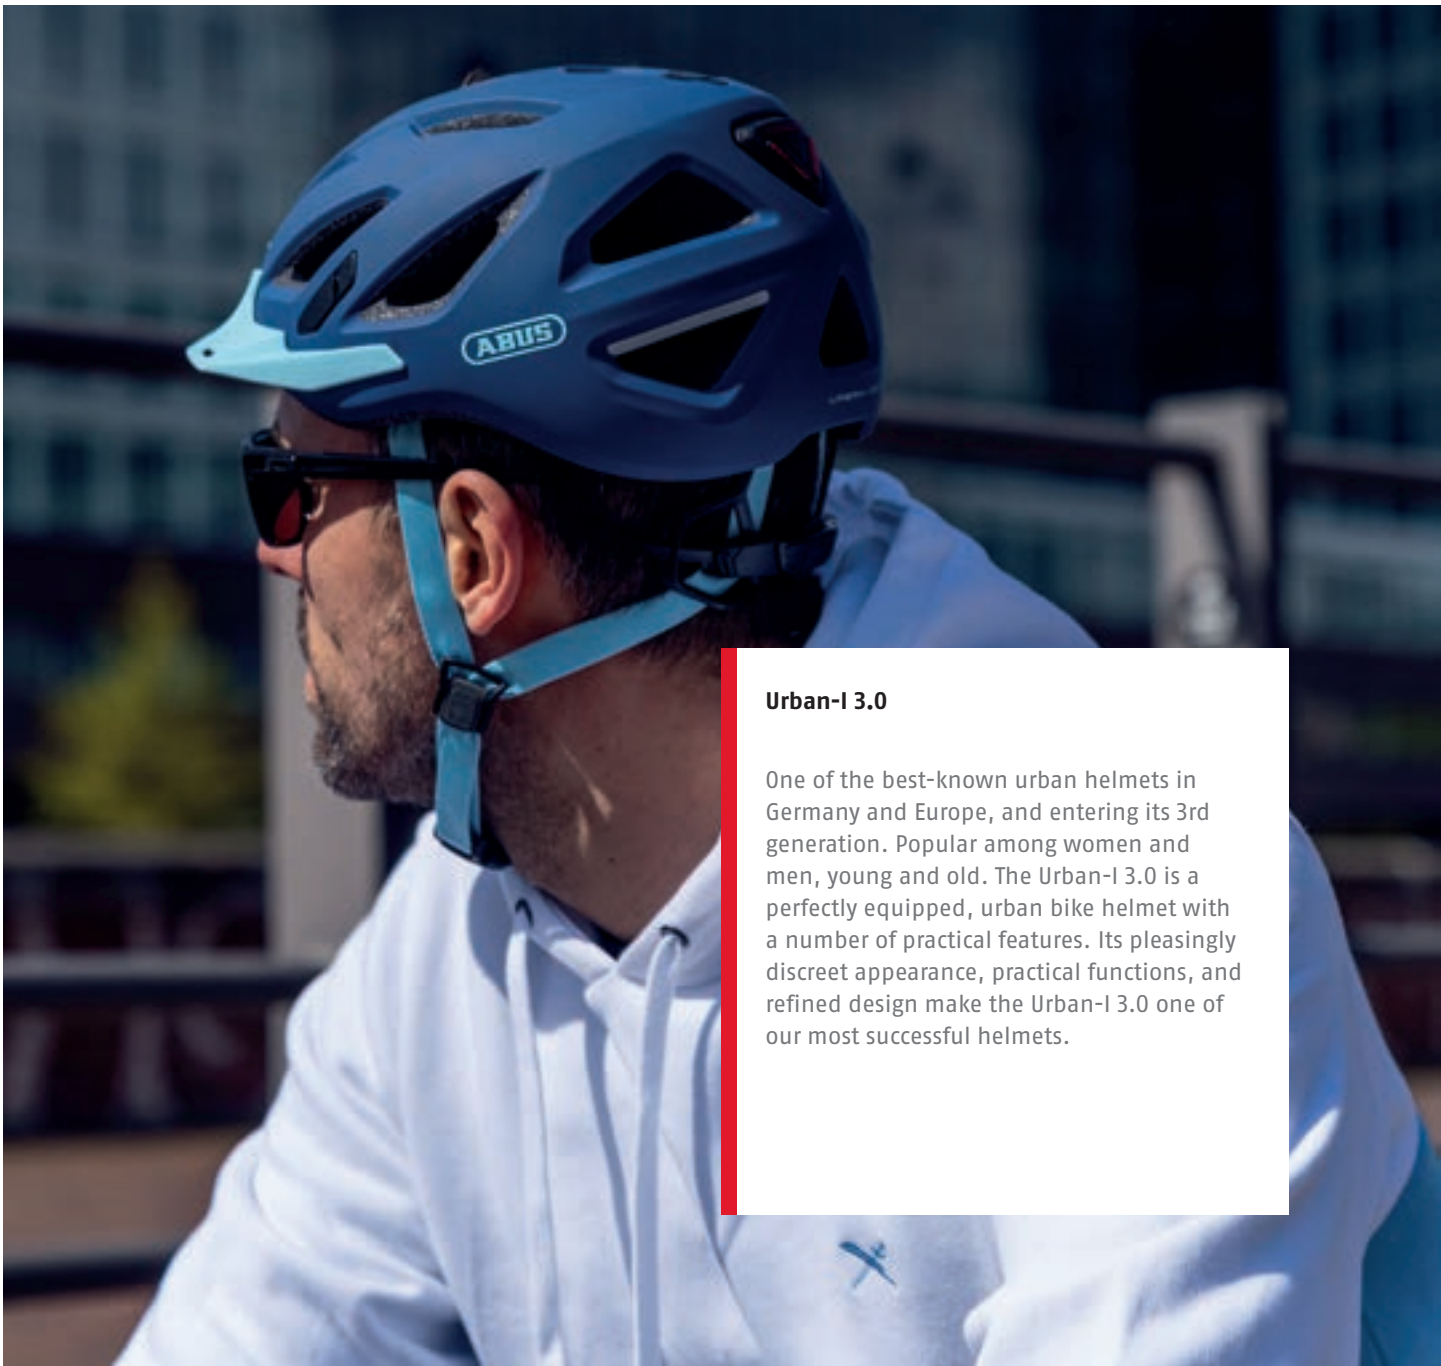

signal silver

signal orange

Features

Zoom Ace Urban

Fidlock

LED top

Urban

Urban-I 3.0