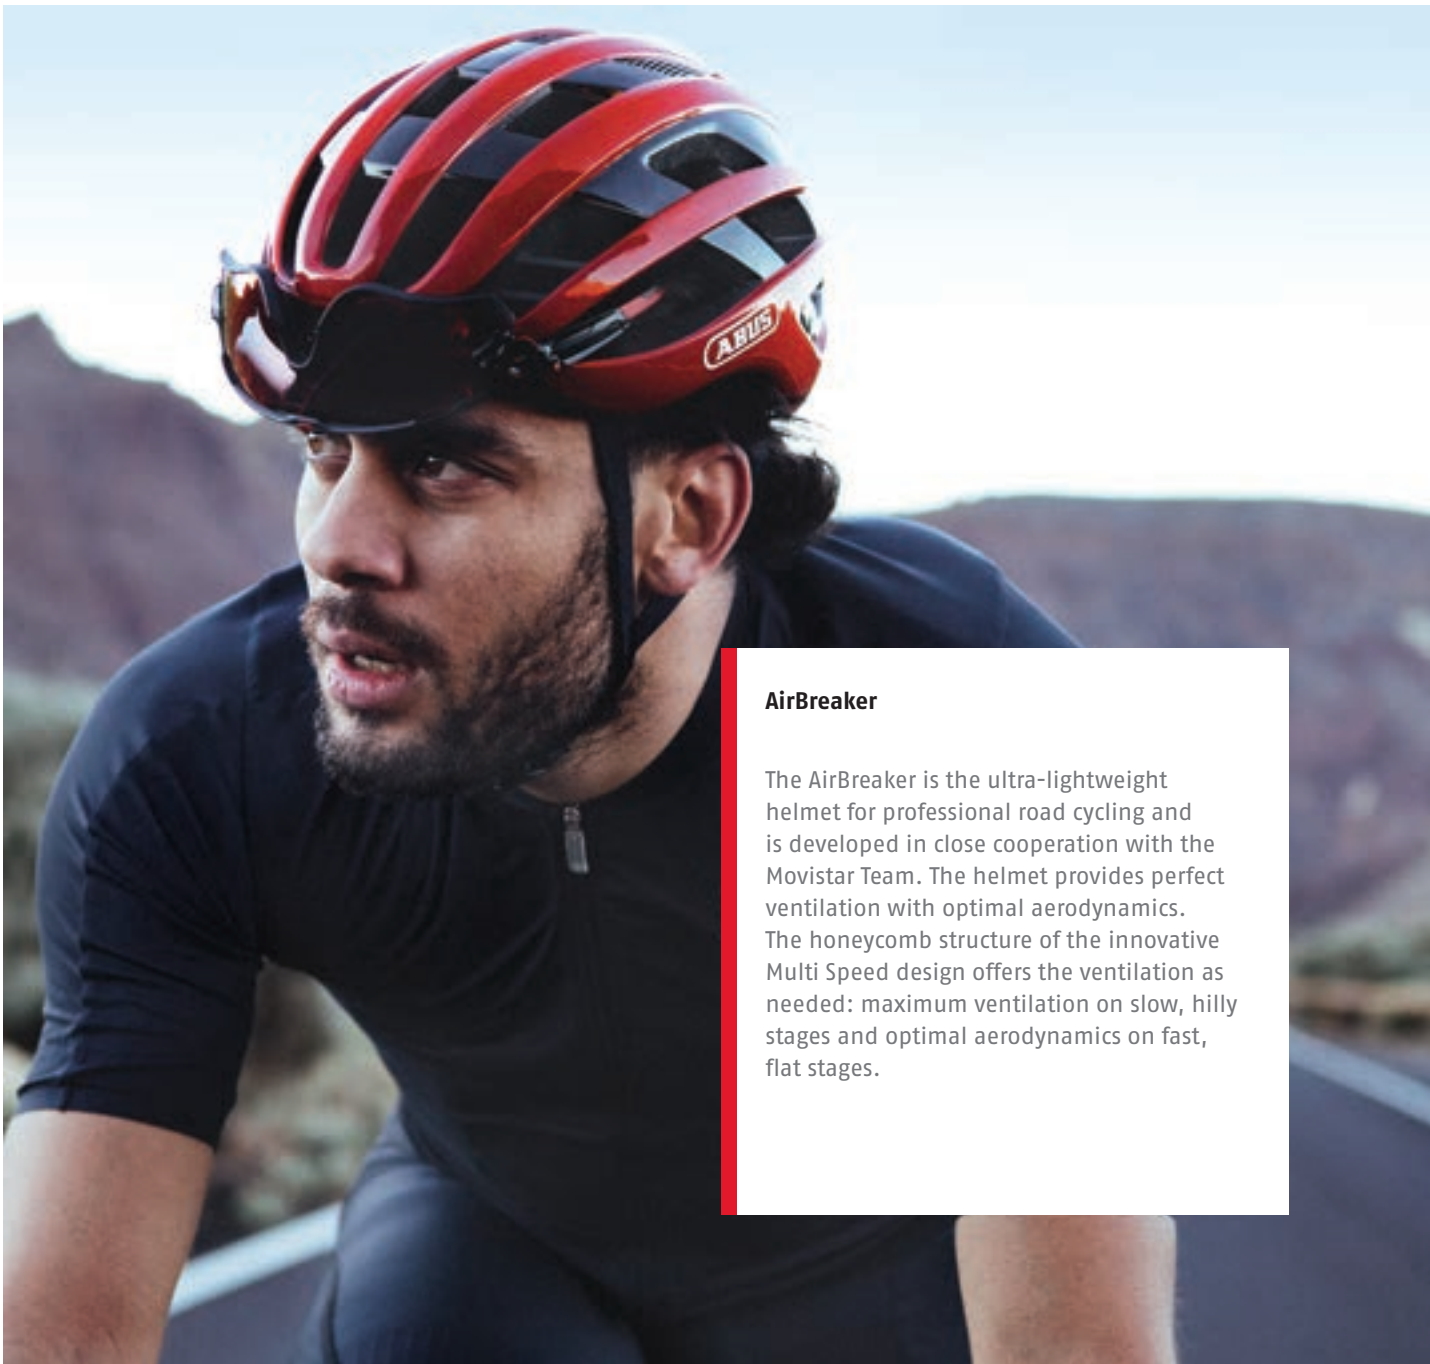

Zoom Ace

Buckle

FlowStraps

AirPort

AirBreaker

The AirBreaker is the ultra-lightweight helmet for professional road cycling and is developed in close cooperation with the Movistar Team. The helmet provides perfect ventilation with optimal aerodynamics. The honeycomb structure of the innovative Multi Speed design offers the ventilation as needed: maximum ventilation on slow, hilly stages and optimal aerodynamics on fast, flat stages.