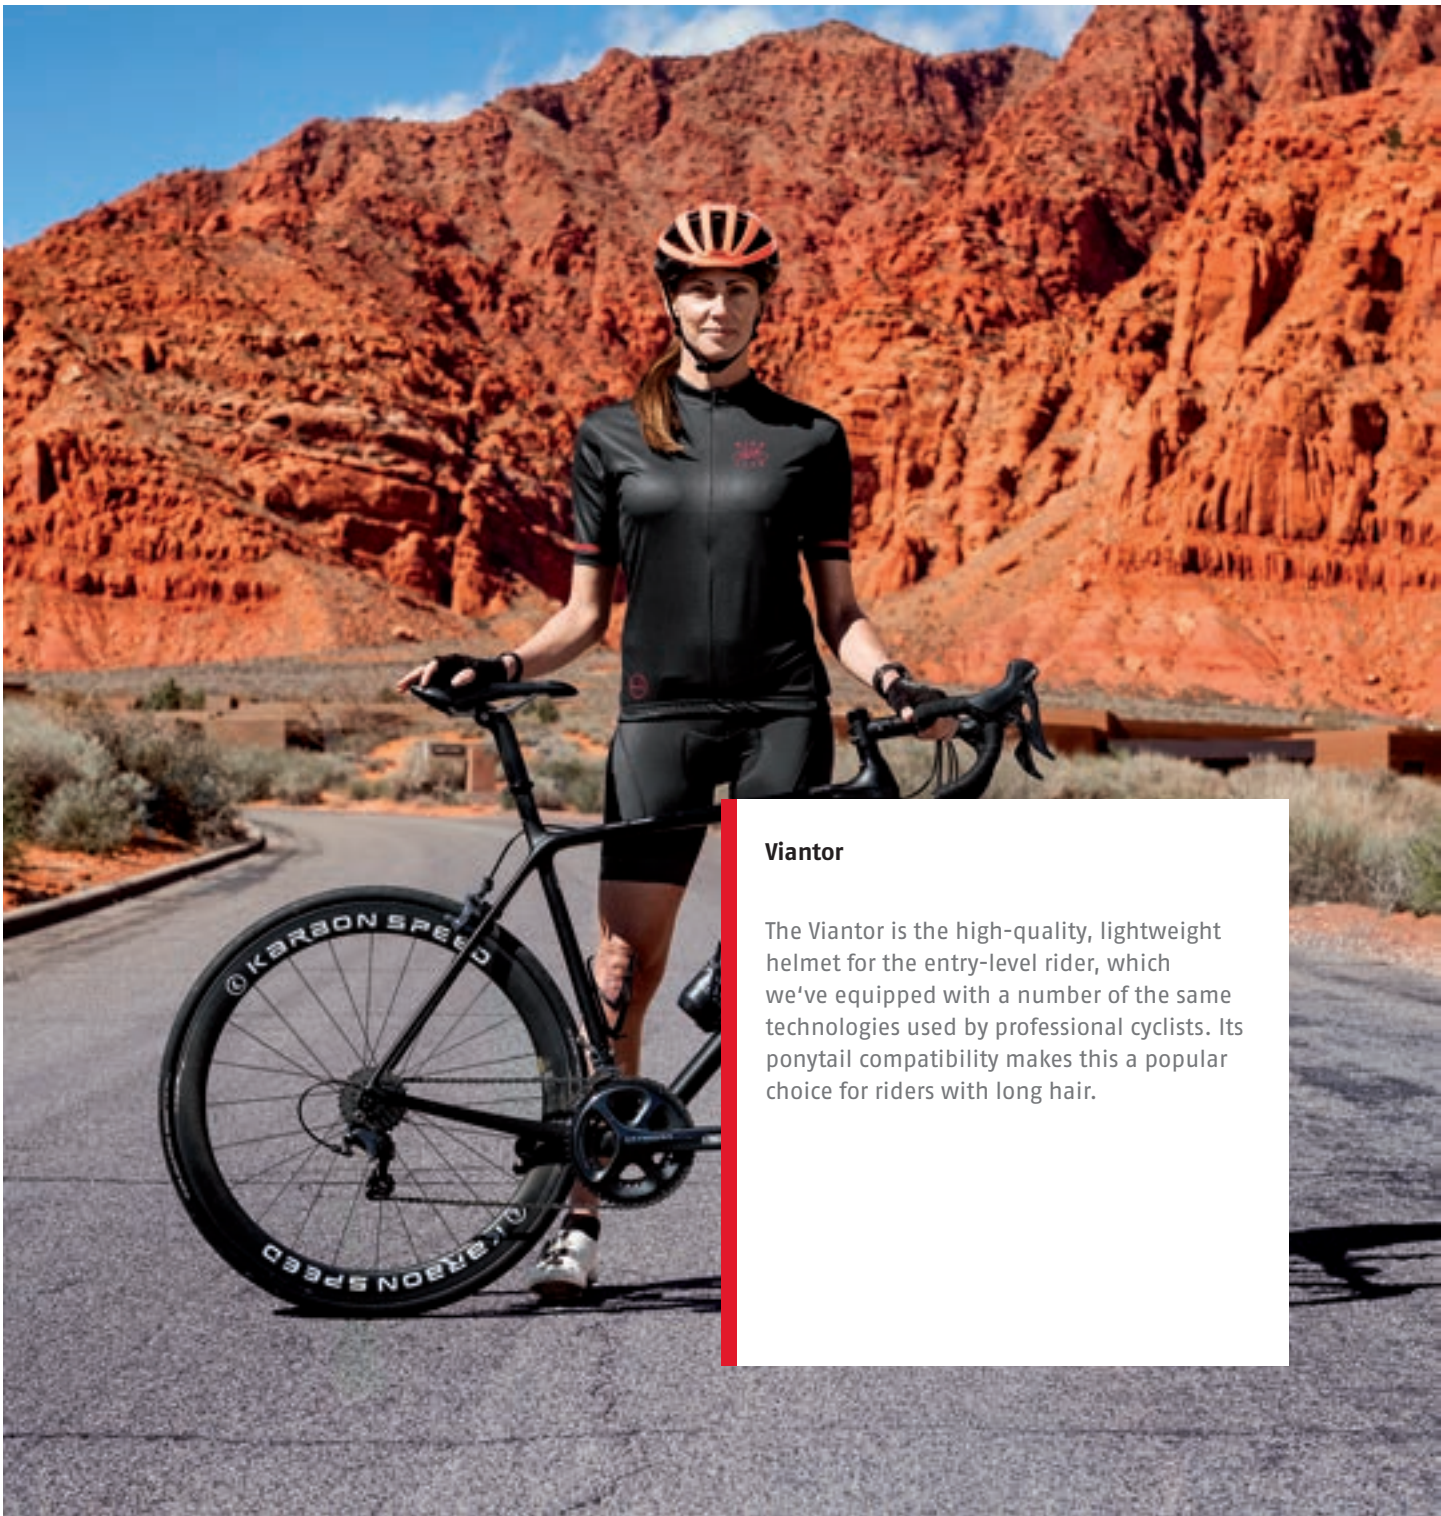

Viantor

The Viantor is the high-quality, lightweight helmet for the entry-level rider, which we've equipped with a number of the same technologies used by professional cyclists. Its ponytail compatibility makes this a popular choice for riders with long hair.

Ref. No.	EAN 4003318	Colour	Weight g	Size	Head size cm	Box Qty
Viantor	82674 0	fuchsia pink	250	S	51 - 55	1
Viantor	78157 5	fuchsia pink	270	M	52 - 58	1
Viantor	78158 2	fuchsia pink	320	L	58 - 62	1
Viantor	78165 0	Movistar Team	270	M	52 - 58	1
Viantor	78166 7	Movistar Team	320	L	58 - 62	1
Viantor	82672 6	blaze red	250	S	51 - 55	1
Viantor	78152 0	blaze red	270	M	52 - 58	1
Viantor	78151 3	blaze red	320	L	58 - 62	1
Viantor	82677 1	neon yellow	250	S	51 - 55	1
Viantor	78163 6	neon yellow	270	M	52 - 58	1
Viantor	78164 3	neon yellow	320	L	58 - 62	1
Viantor	82679 5	shrimp orange	250	S	51 - 55	1
Viantor	81678 9	shrimp orange	270	M	52 - 58	1
Viantor	81679 6	shrimp orange	320	L	58 - 62	1