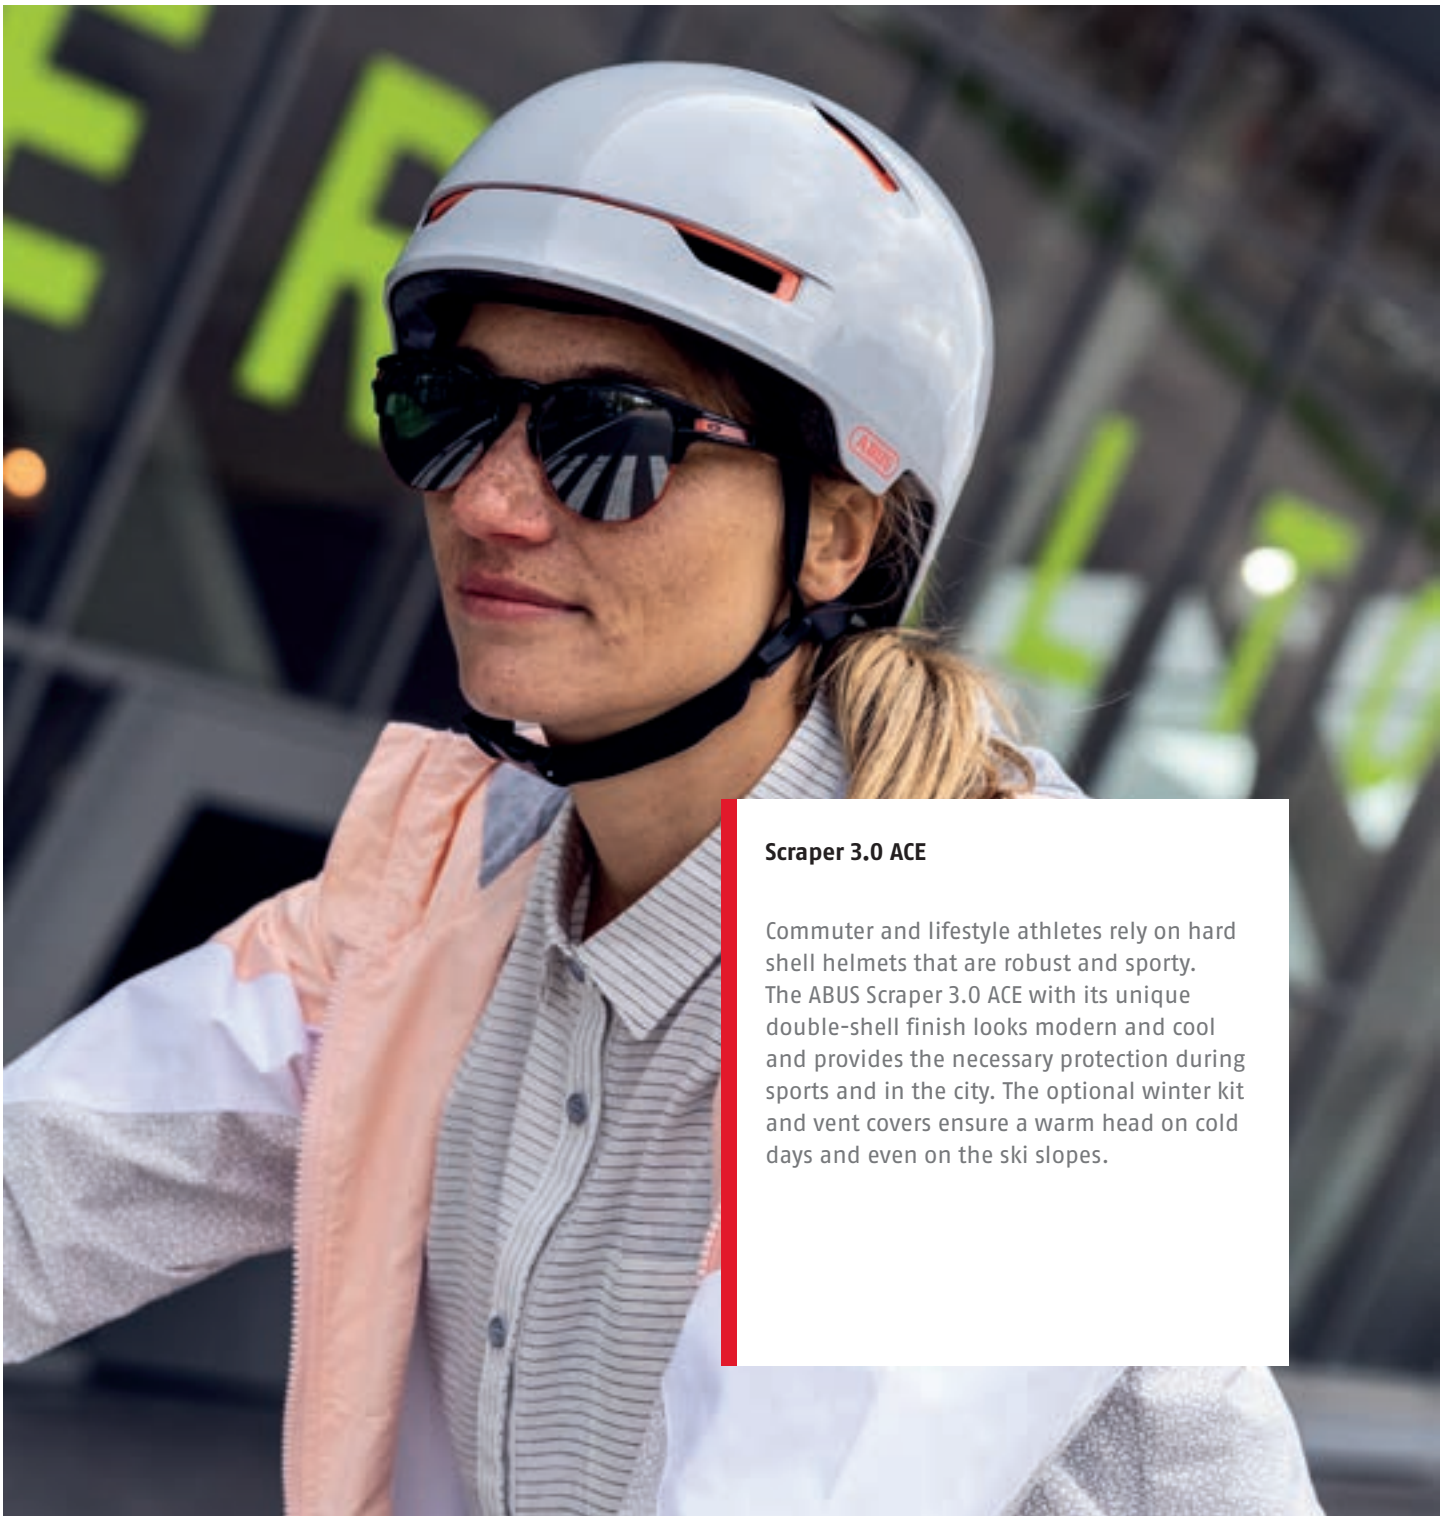

Features

Zoom Ace Urban

Buckle

Winterkit

Versions

velvet black

shiny black

ultra blue