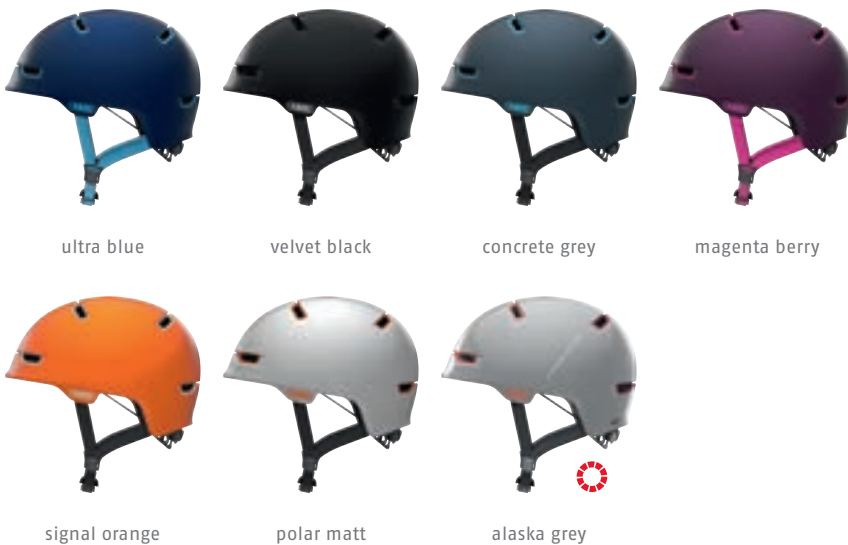

Features

Zoom Ace Urban

Buckle

Urban

Scraper ACE 3.0 Iriedaily

Streetwear meets headwear! The Scraper 3.0, with its unique double-shell finish and cool, urban Iriedaily look, provides the protection you need during sports and in the city. Reclaim the steet!