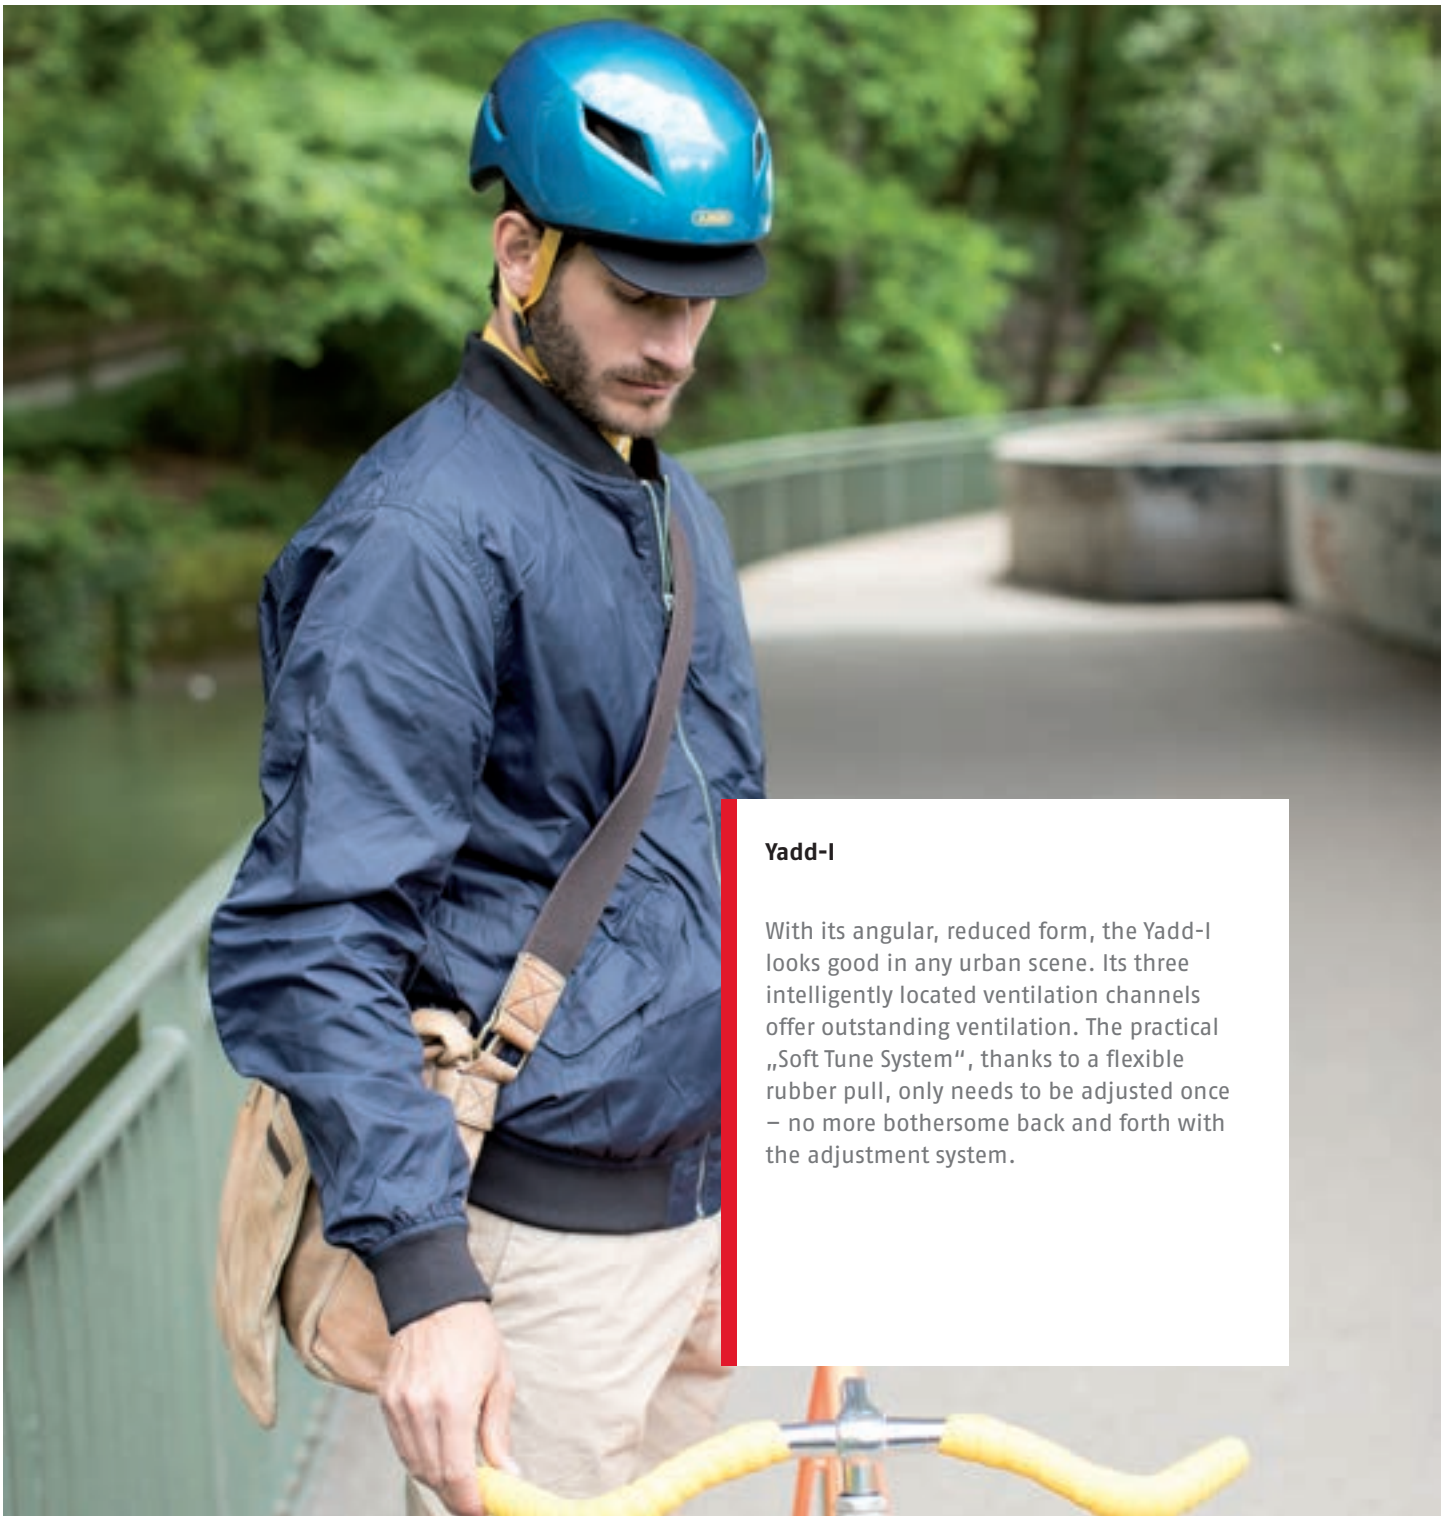

Buckle

Versions

streak black

streak grey

streak white

velvet black

Yadd-I

With its angular, reduced form, the Yadd-I looks good in any urban scene. Its three intelligently located ventilation channels offer outstanding ventilation. The practical „Soft Tune System“, thanks to a flexible rubber pull, only needs to be adjusted once – no more bothersome back and forth with the adjustment system.