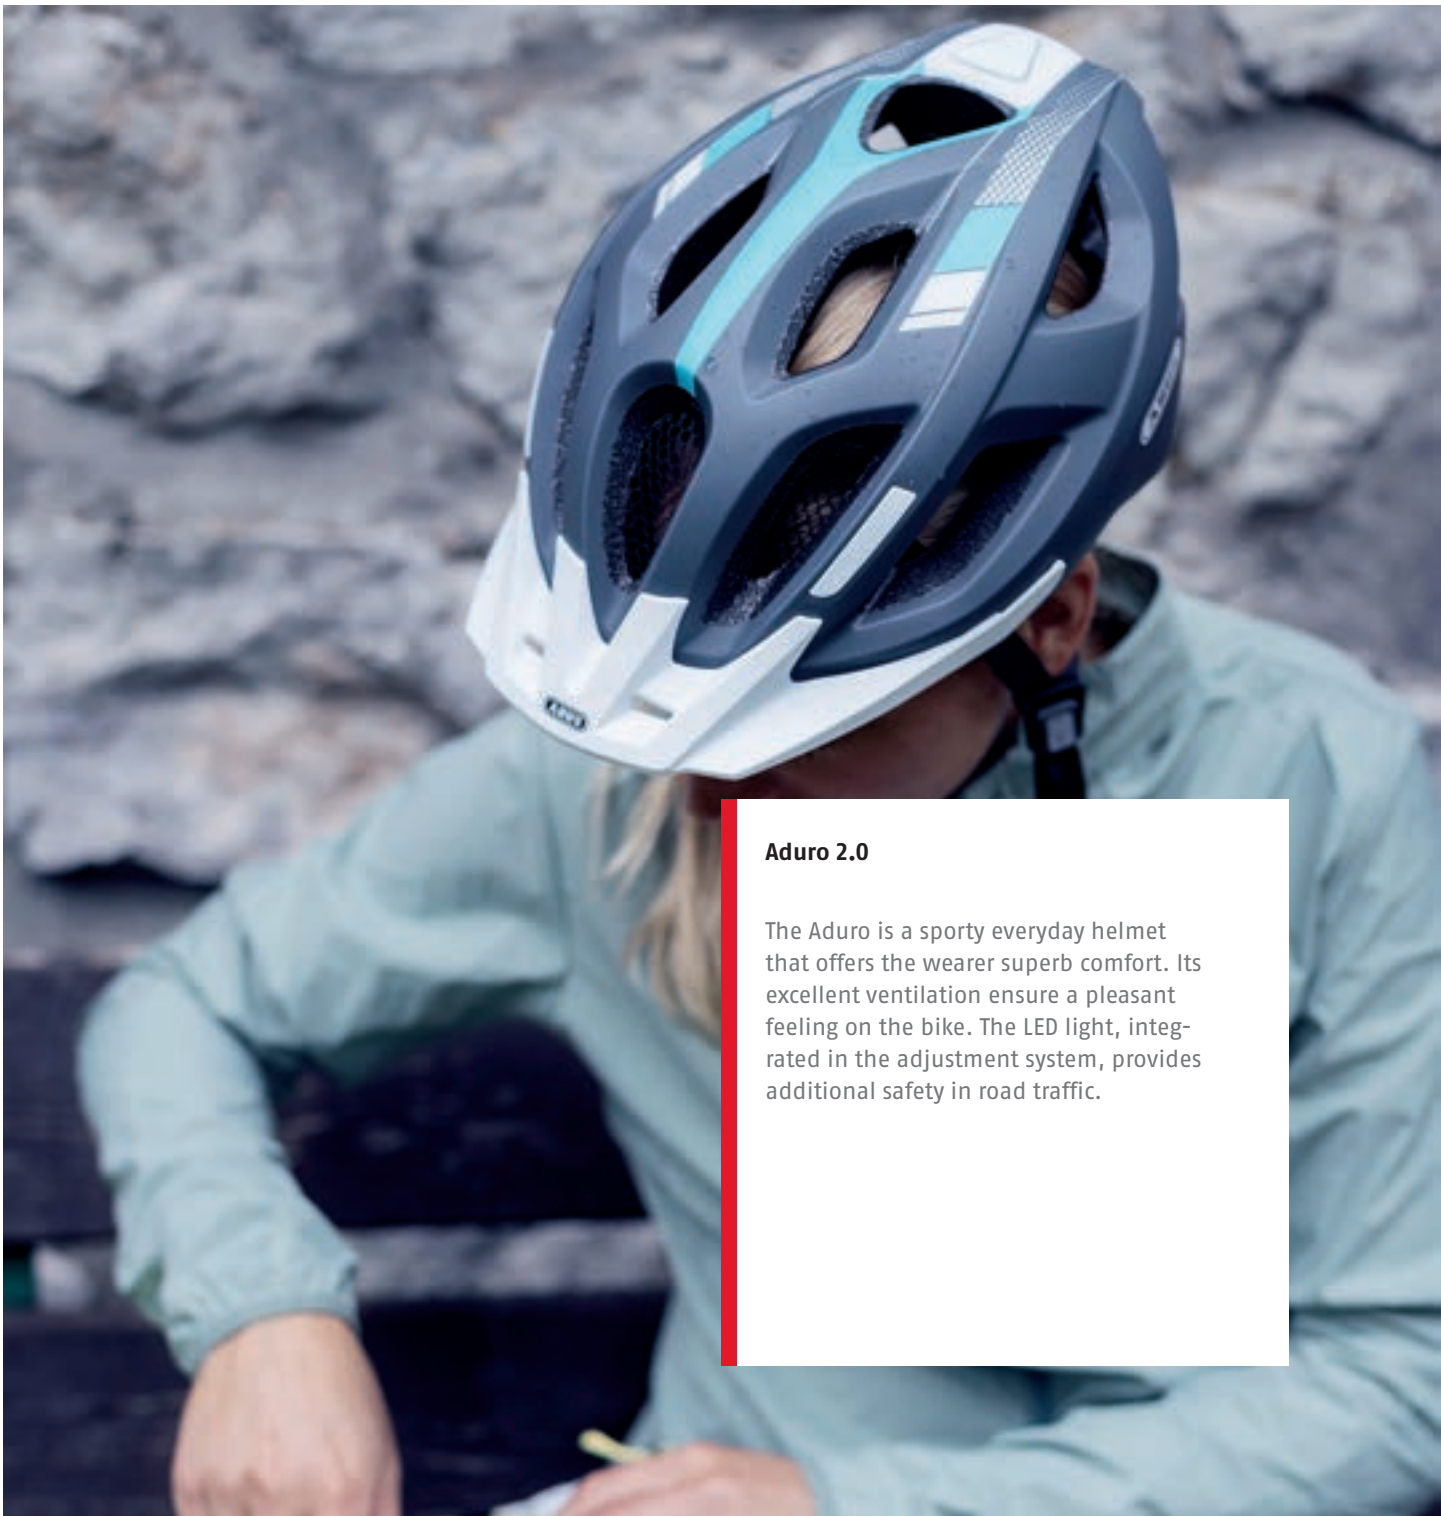

Aduro 2.0

The Aduro is a sporty everyday helmet that offers the wearer superb comfort. Its excellent ventilation ensure a pleasant feeling on the bike. The LED light, integrated in the adjustment system, provides additional safety in road traffic.

Ref. No.	EAN 4003318	Colour	Weight g	Size	Head size cm	Box Qty
Aduro 2.0	82661 0	race black	275	S	51 - 55	1
Aduro 2.0	72546 3	race black	295	M	52 - 58	1
Aduro 2.0	72547 0	race black	325	L	58 - 62	1
Aduro 2.0	82664 1	steel blue	275	S	51 - 55	1
Aduro 2.0	81933 9	steel blue	295	M	52 - 58	1
Aduro 2.0	81937 7	steel blue	325	L	58 - 62	1
Aduro 2.0	82662 7	race grey	275	S	51 - 55	1
Aduro 2.0	72548 7	race grey	295	M	52 - 58	1
Aduro 2.0	72549 4	race grey	325	L	58 - 62	1
Aduro 2.0	82663 4	race white	275	S	51 - 55	1
Aduro 2.0	72550 0	race white	295	M	52 - 58	1
Aduro 2.0	72551 7	race white	325	L	58 - 62	1
Aduro 2.0	82657 3	concrete grey	275	S	51 - 55	1
Aduro 2.0	81936 0	concrete grey	295	M	52 - 58	1
Aduro 2.0	81940 7	concrete grey	325	L	58 - 62	1