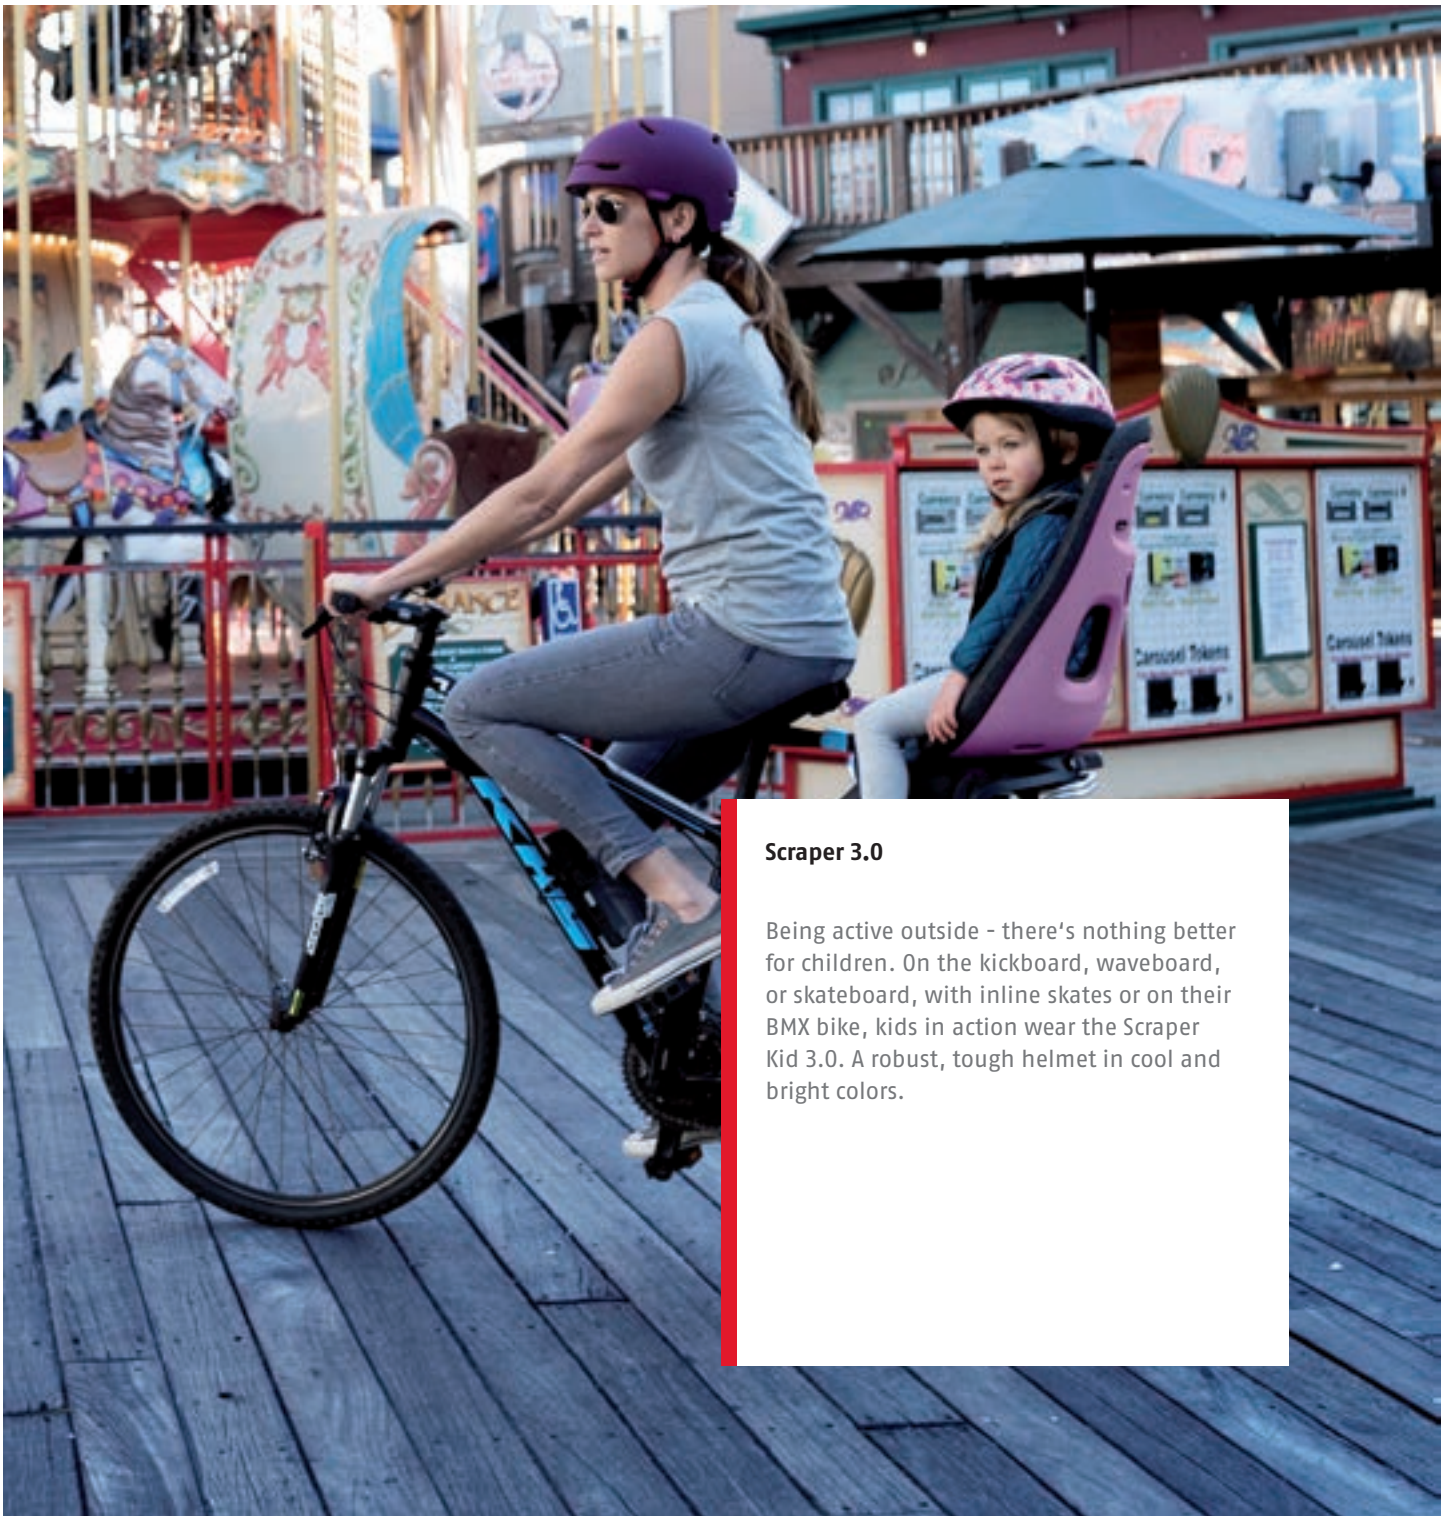

Iriedaily camou

Features

Zoom Ace Urban

Buckle

Scraper 3.0

Being active outside - there's nothing better for children. On the kickboard, waveboard, or skateboard, with inline skates or on their BMX bike, kids in action wear the Scraper Kid 3.0. A robust, tough helmet in cool and bright colors.