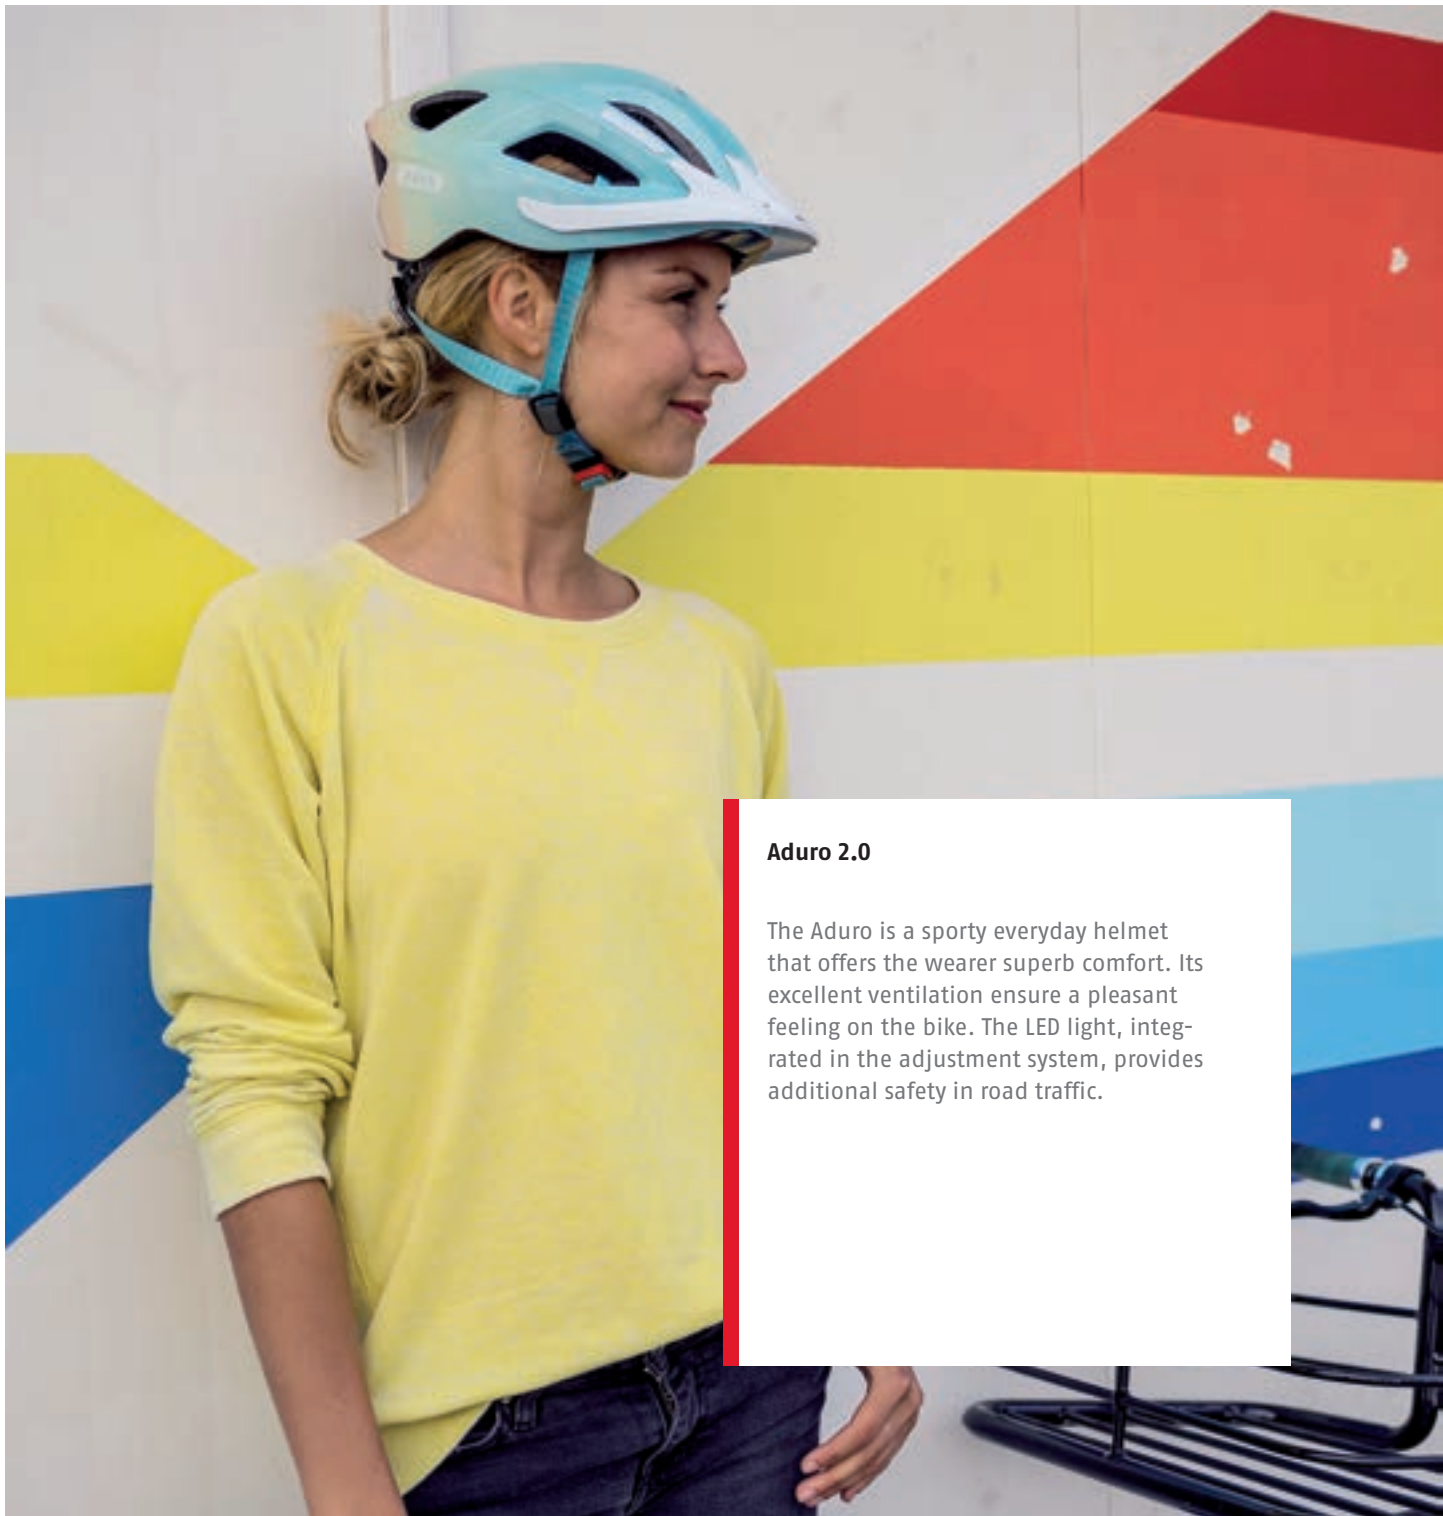

Aduro 2.0

The Aduro is a sporty everyday helmet that offers the wearer superb comfort. Its excellent ventilation ensure a pleasant feeling on the bike. The LED light, integrated in the adjustment system, provides additional safety in road traffic.

Ref. No.	EAN 4003318	Colour	Weight g	Size	Head size cm	Box Qty
Aduro 2.0	82656 6	blue art	275	S	51 - 55	1
Aduro 2.0	72770 2	blue art	295	M	52 - 58	1
Aduro 2.0	72771 9	blue art	325	L	58 - 62	1
Aduro 2.0	82665 8	velvet black	275	S	51 - 55	1
Aduro 2.0	72544 9	velvet black	295	M	52 - 58	1
Aduro 2.0	72545 6	velvet black	325	L	58 - 62	1
Aduro 2.0	82658 0	maori blackberry	275	S	51 - 55	1
Aduro 2.0	72558 6	maori blackberry	295	M	52 - 58	1
Aduro 2.0	72559 3	maori blackberry	325	L	58 - 62	1
Aduro 2.0	82660 3	metallic copper	275	S	51 - 55	1
Aduro 2.0	81935 3	metallic copper	295	M	52 - 58	1
Aduro 2.0	81939 1	metallic copper	325	L	58 - 62	1
Aduro 2.0	82659 7	neon yellow	275	S	51 - 55	1
Aduro 2.0	81934 6	neon yellow	295	M	52 - 58	1
Aduro 2.0	81938 4	neon yellow	325	L	58 - 62	1