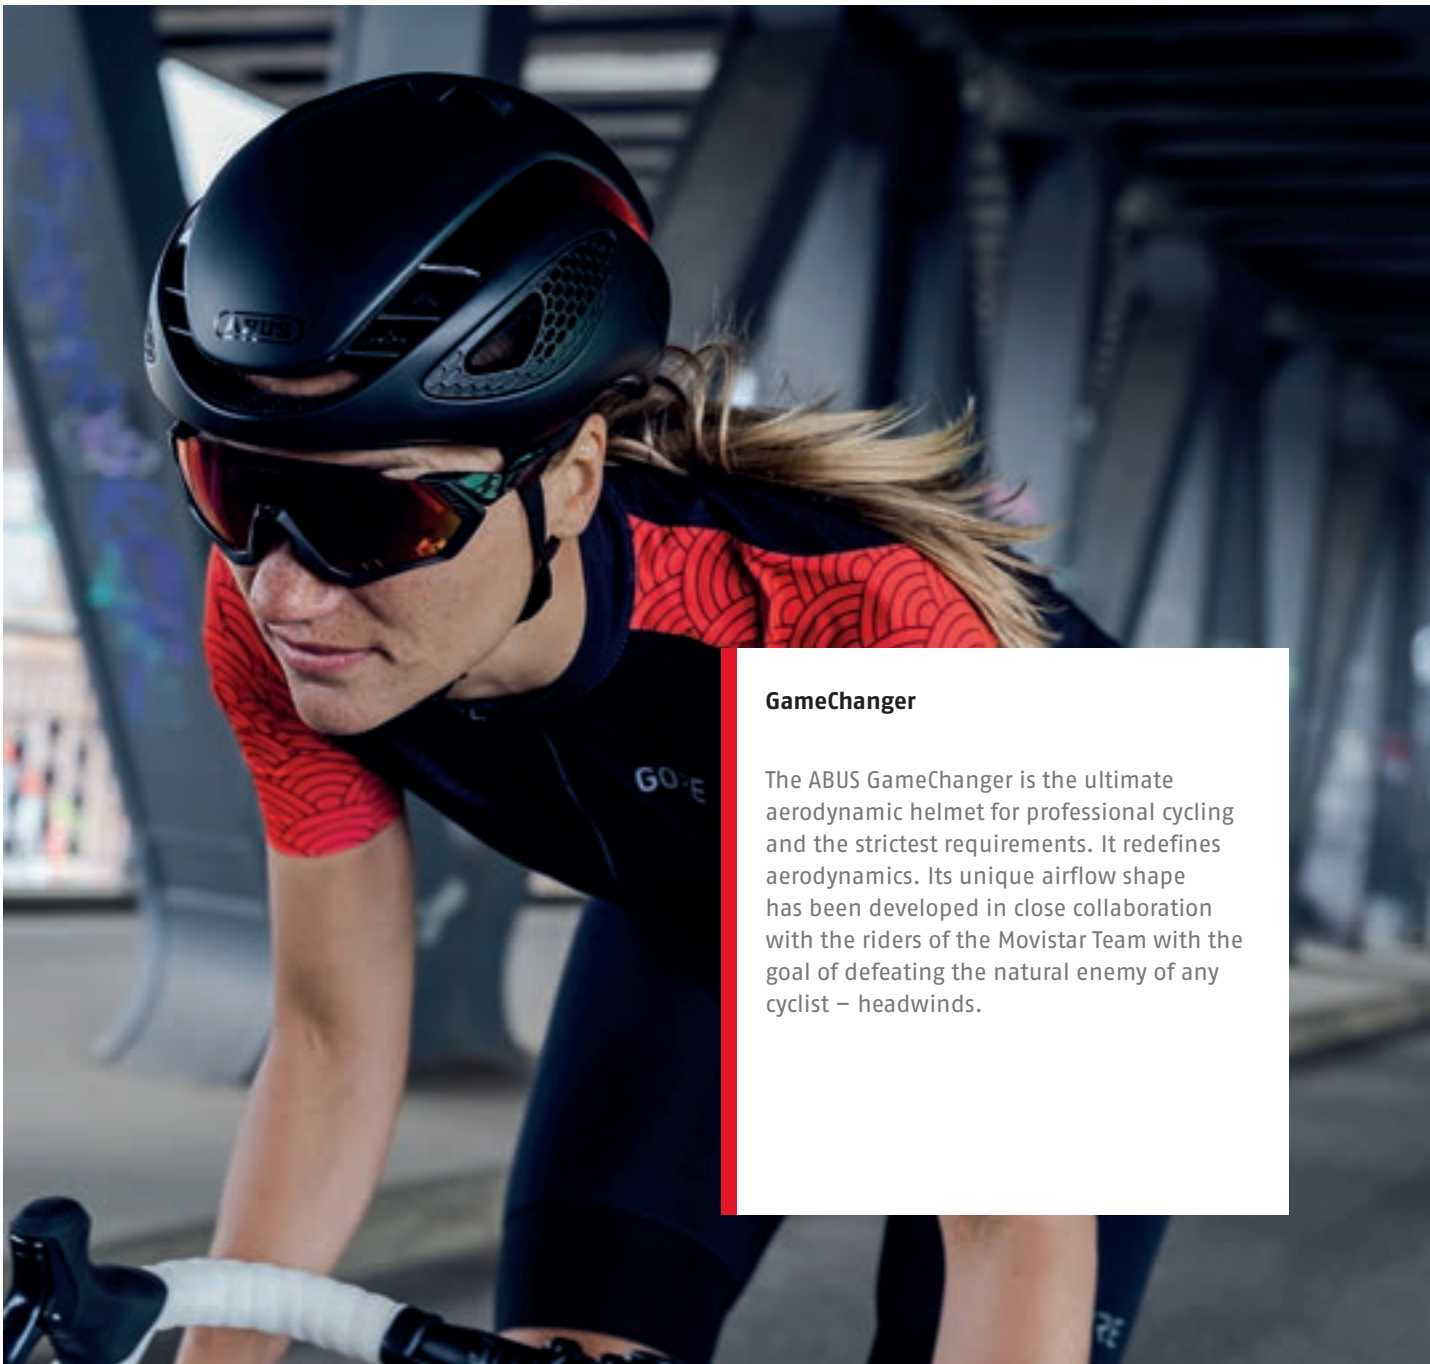

Versions

shiny black

shiny white

Features

Zoom Ace

Buckle

FlowStraps

GameChanger