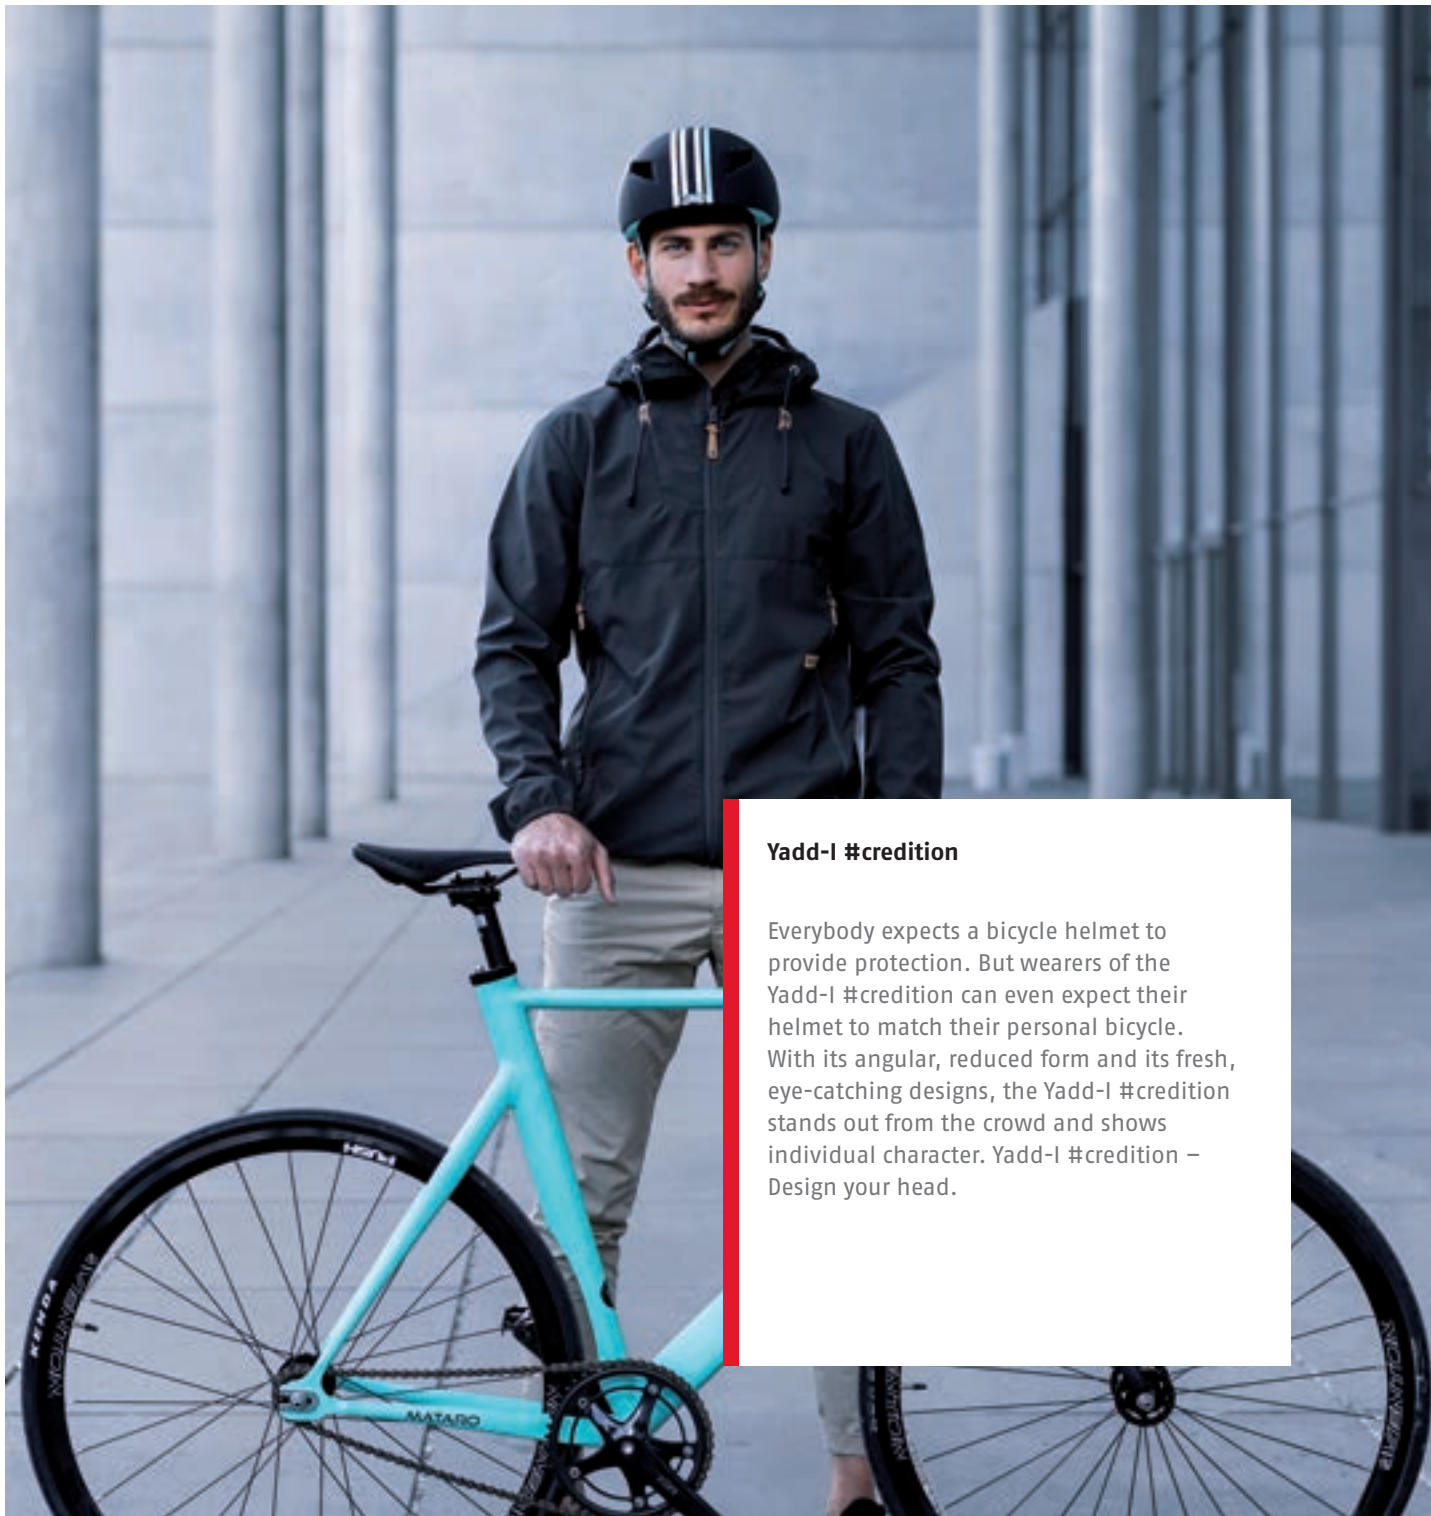

camou green

gold digger

Features

Soft Tune System

Buckle

Yadd-I #credition

Everybody expects a bicycle helmet to provide protection. But wearers of the Yadd-I #credition can even expect their helmet to match their personal bicycle. With its angular, reduced form and its fresh, eye-catching designs, the Yadd-I #credition stands out from the crowd and shows individual character. Yadd-I #credition – Design your head.