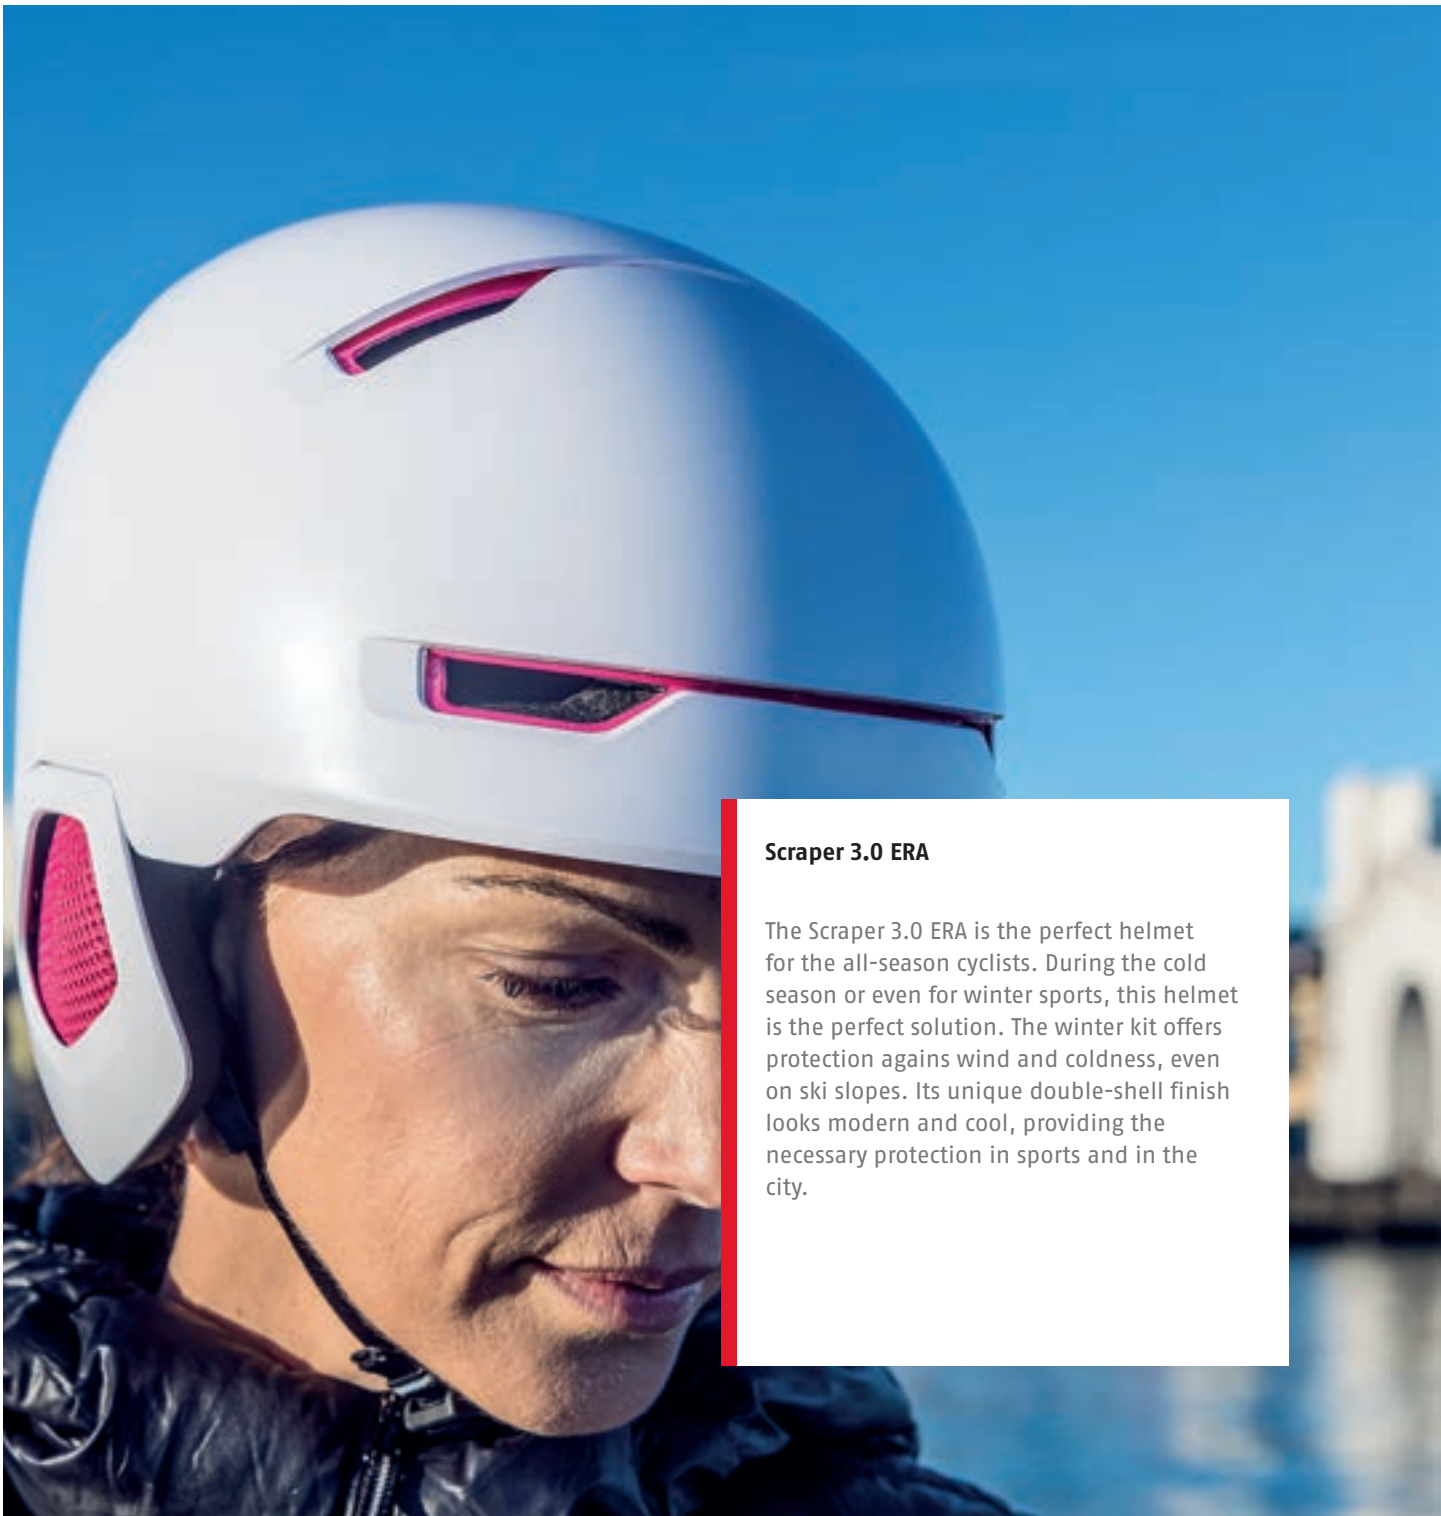

Scrapper 3.0 ERA

The Scrapper 3.0 ERA is the perfect helmet for the all-season cyclists. During the cold season or even for winter sports, this helmet is the perfect solution. The winter kit offers protection against wind and coldness, even on ski slopes. Its unique double-shell finish looks modern and cool, providing the necessary protection in sports and in the city.

Ref. No.	EAN 4003318	Colour	Weight g	Size	Head size cm	Box Qty
Scrapper 3.0 ERA	81788 5	velvet black	520	M	54 - 58	1
Scrapper 3.0 ERA	81789 2	velvet black	540	L	57 - 61	1
Scrapper 3.0 ERA	81790 8	shiny black	520	M	54 - 58	1
Scrapper 3.0 ERA	81791 5	shiny black	540	L	57 - 61	1
Scrapper 3.0 ERA	81792 2	ultra blue	520	M	54 - 58	1
Scrapper 3.0 ERA	81793 9	ultra blue	540	L	57 - 61	1
Scrapper 3.0 ERA	81794 6	pearl white	520	M	54 - 58	1
Scrapper 3.0 ERA	81795 3	pearl white	540	L	57 - 61	1