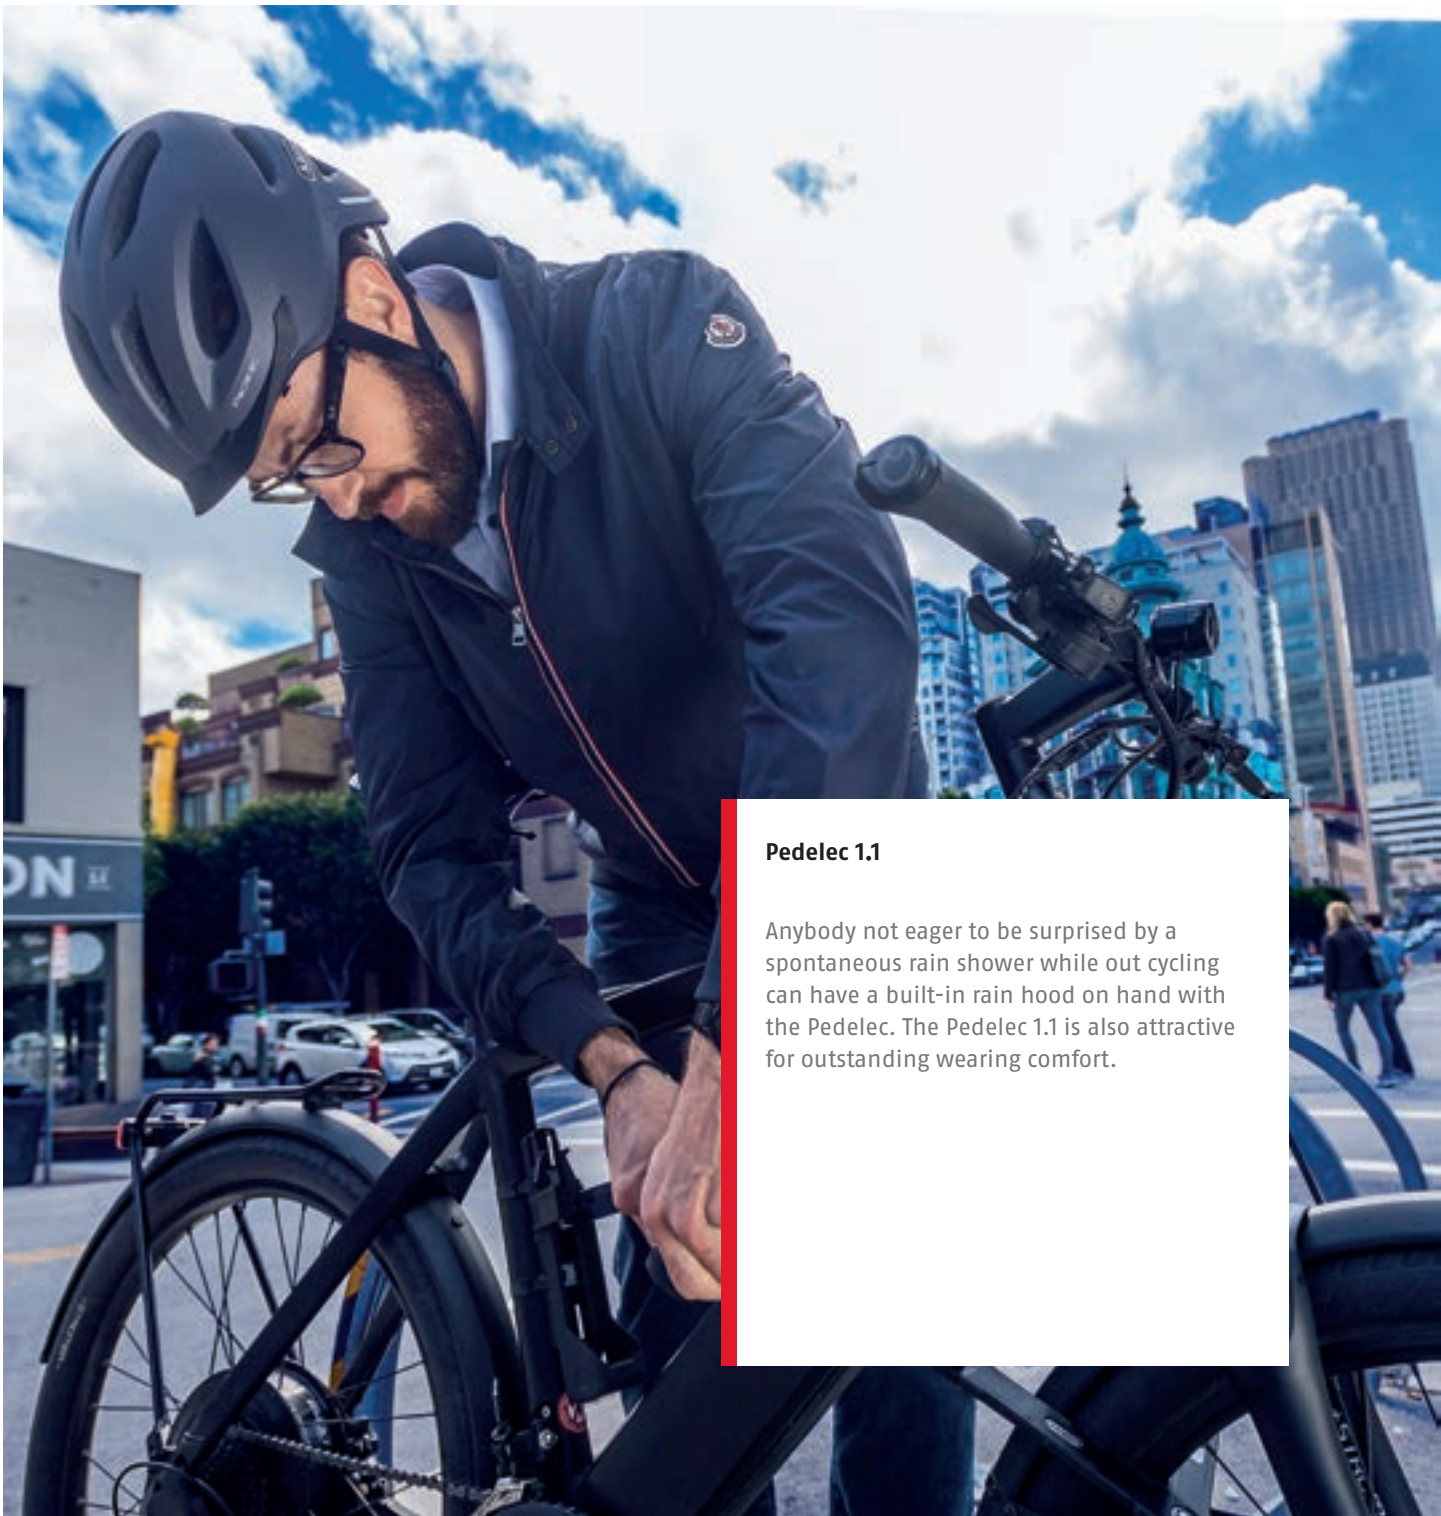

Pedelec 1.1

Anybody not eager to be surprised by a spontaneous rain shower while out cycling can have a built-in rain hood on hand with the Pedelec. The Pedelec 1.1 is also attractive for outstanding wearing comfort.

Ref. No.	EAN 4003318	Colour	Weight g	Size	Head size cm	Box Qty
Pedelec 1.1	81909 4	steel blue	350	M	52 - 57	1
Pedelec 1.1	81910 0	steel blue	370	L	56 - 62	1
Pedelec 1.1	81905 6	black edition	350	M	52 - 57	1
Pedelec 1.1	81906 3	black edition	370	L	56 - 62	1
Pedelec 1.1	81907 0	titan	350	M	52 - 57	1
Pedelec 1.1	81908 7	titan	370	L	56 - 62	1
Pedelec 1.1	81911 7	pearl white	350	M	52 - 57	1
Pedelec 1.1	81912 4	pearl white	370	L	56 - 62	1